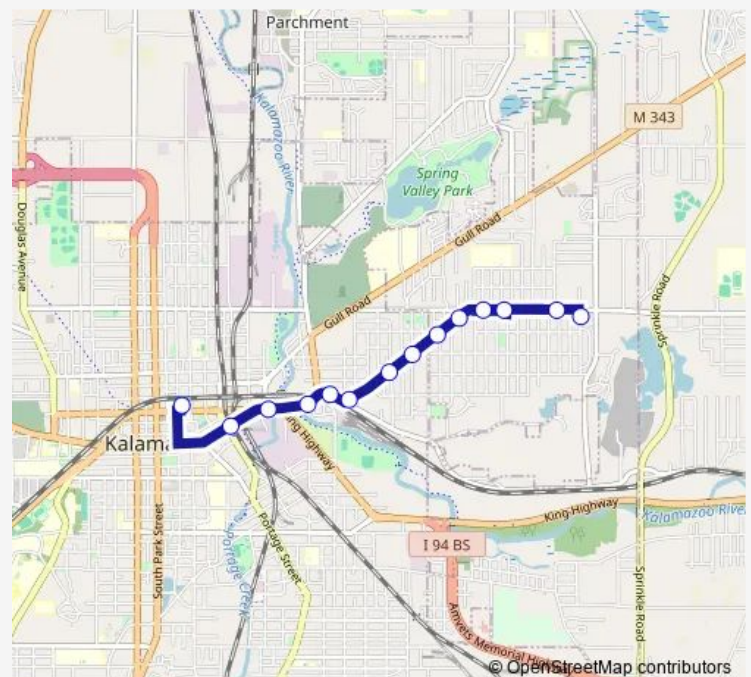

E. Main & Ira

E. Main & Gayle

E. Main & Clearview

E. Main & Nazareth

Route schedule

Kalamazoo Transit Center — E. Main & Nazareth

Monday 06:15-21:15

Tuesday 06:15-21:15

Wednesday 06:15-21:15

Thursday 06:15-21:15

Friday 06:15-21:15

Saturday 06:15-21:15

Sunday 09:15-16:15

Route info

Direction: Kalamazoo Transit Center

Stops: 14

Trip Duration: 0 hour 7 min

5 — East Main

BusMaps

Direction

E. Main & Nazareth — Kalamazoo Transit Center

14 stops

[Open route schedule](#)

E. Main & Nazareth

Tuesday 06:25-21:25

Wednesday 06:25-21:25

Thursday 06:25-21:25

Friday 06:25-21:25

Saturday 06:25-21:25

Sunday 09:25-16:25

Route info

Direction: E. Main & Nazareth