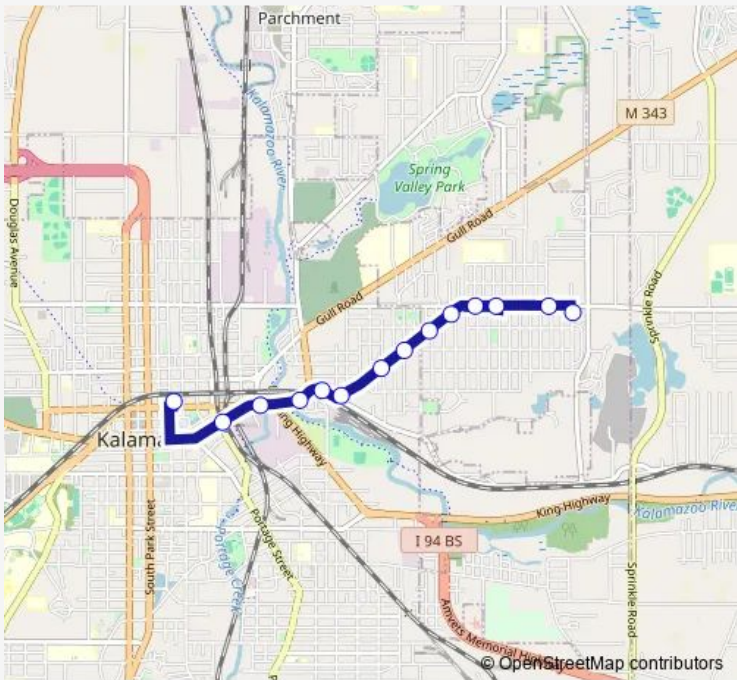

Bus 5 East Main

[Go to website](#)

Direction
 Kalamazoo Transit Center — E. Main & Nazareth
 14 stops
[Open route schedule](#)

- Kalamazoo Transit Center
- E. Michigan & S. Pitcher
- Michigan & Harrison S.W.side
- Michigan & Mills/Blaine
- Michigan & Engleman
- E. Main & E. Michigan
- E. Main & Phelps
- E. Main & Trimble
- E Main-Fenimore Ave
- E. Main & Cooper
- E. Main & Ira
- E. Main & Gayle
- E. Main & Clearview
- E. Main & Nazareth

Route schedule
 Kalamazoo Transit Center — E. Main & Nazareth

Monday	06:15-21:15
Tuesday	06:15-21:15
Wednesday	06:15-21:15
Thursday	06:15-21:15
Friday	06:15-21:15
Saturday	06:15-21:15
Sunday	09:15-16:15

Route info
 Direction: Kalamazoo Transit Center
 Stops: 14
 Trip Duration: 0 hour 10 min

Direction

E. Main & Nazareth — Kalamazoo Transit Center

14 stops

[Open route schedule](#)

E. Main & Nazareth

E. Main & Craft

Wednesday 06:25-21:25

Thursday 06:25-21:25

Friday 06:25-21:25

Saturday 06:25-21:25

Sunday 09:25-16:25

Route info

Direction: E. Main & Nazareth

Stops: 14