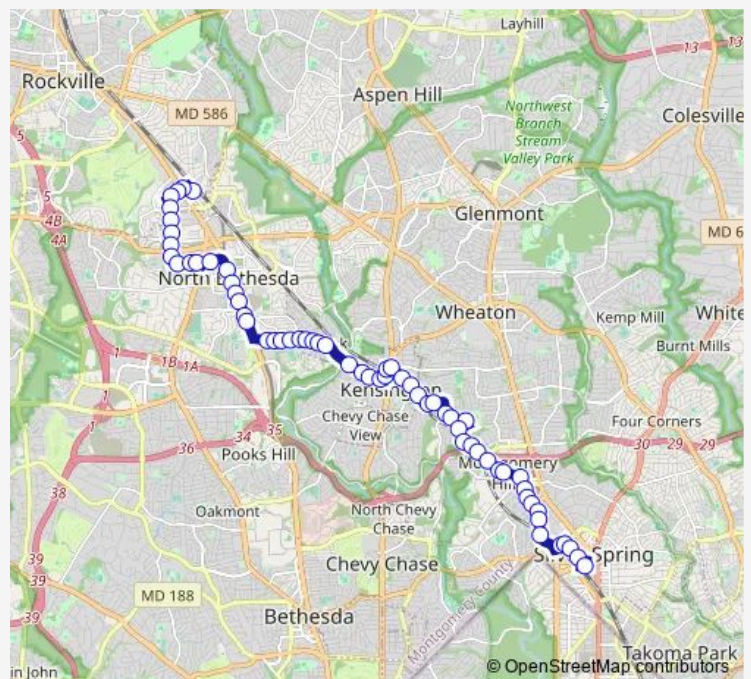

Brunswick AVE & @10000 (Victory Forest Apts)

Capitol View AVE & Grant Ave

Capitol View AVE & LEE Ave

Route schedule

Silver Spring Station & BAY 232 — Twinbrook Station & BAY B - West

Monday 05:00-00:55<sup>+1</sup>

Tuesday 05:00-00:55<sup>+1</sup>

Wednesday 05:00-00:55<sup>+1</sup>

Thursday 05:00-00:55<sup>+1</sup>

Friday 05:00-00:55<sup>+1</sup>

Saturday 05:35-23:55

Sunday 05:35-23:55

Route info

Direction: Silver Spring Station & BAY 232

Stops: 63

Trip Duration: 0 hour 42 min

5 — 5-Silver Spring-Twinbrook Station

Capitol View AVE & Drumm Ave

Capitol View AVE & @10225

Capitol View AVE & Meredith Ave

Metropolitan AVE & Edgewood Rd

Metropolitan AVE & Ferndale St

Metropolitan AVE & ST Paul St

Metropolitan AVE & Plyers Mill Rd

Connecticut AVE & Howard Ave

Knowles AVE & Detrick Ave

Knowles AVE & Summit Ave

Knowles AVE & Ewell Ave

Knowles AVE & Ewell Ave

Strathmore AVE & Keswick St