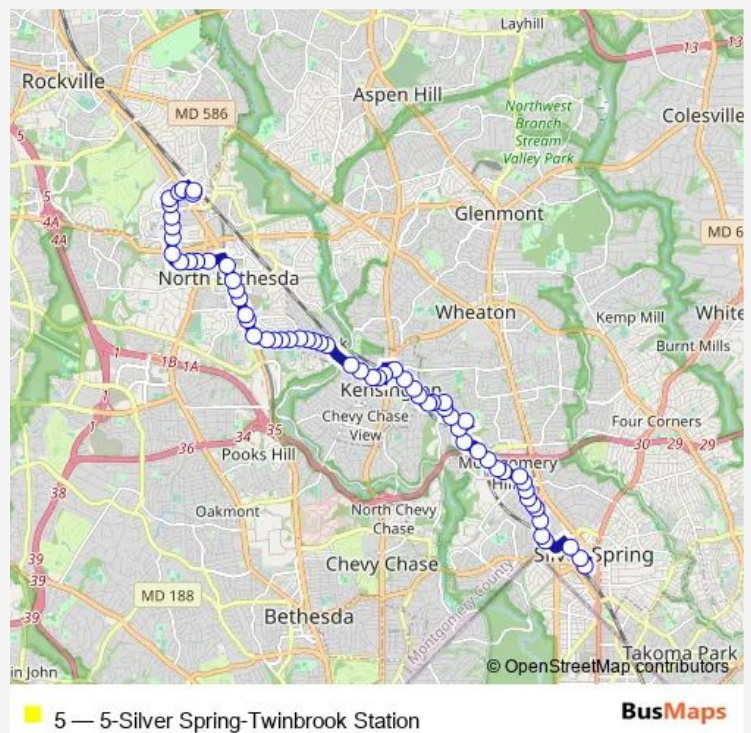

2ND AVE & Linden Ln

Seminary RD & Brookville Rd

Seminary RD & Warren St

Seminary RD & Hale St

Seminary RD & Gwyndale Dr

Seminary RD & Forest Glen Rd

Capitol View AVE & Beechbank Rd

Capitol View AVE & Leafy Ave

Brunswick AVE & @10000 (Victory Forest Apts)

Capitol View AVE & Grant Ave

Capitol View AVE & LEE Ave

Route schedule

Silver Spring Station & BAY 232 — Twinbrook Station & BAY B - West

Monday	05:00-00:55 ⁺¹
Tuesday	05:00-00:55 ⁺¹
Wednesday	05:00-00:55 ⁺¹
Thursday	05:00-00:55 ⁺¹
Friday	05:00-00:55 ⁺¹
Saturday	05:35-23:55
Sunday	05:35-23:55

Route info

Direction: Silver Spring Station & BAY 232

Stops: 63

Trip Duration: 0 hour 43 min

Capitol View AVE & Drumm Ave

Capitol View AVE & @10225

Capitol View AVE & Meredith Ave

Metropolitan AVE & Edgewood Rd