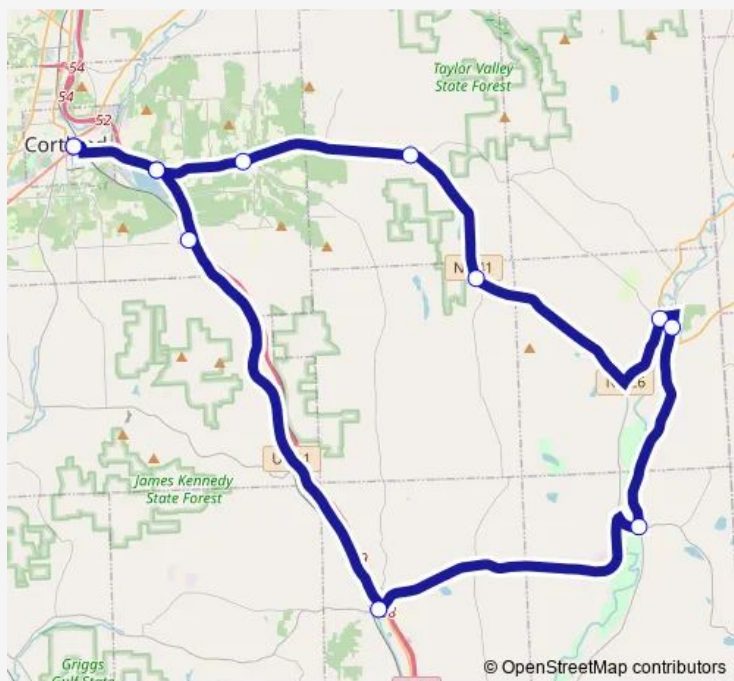

Friday 06:00-16:00

Saturday —

Sunday —

Route info

Direction: County Office Building

Stops: 12

Trip Duration: 1 hour 15 min

5 — Route 5