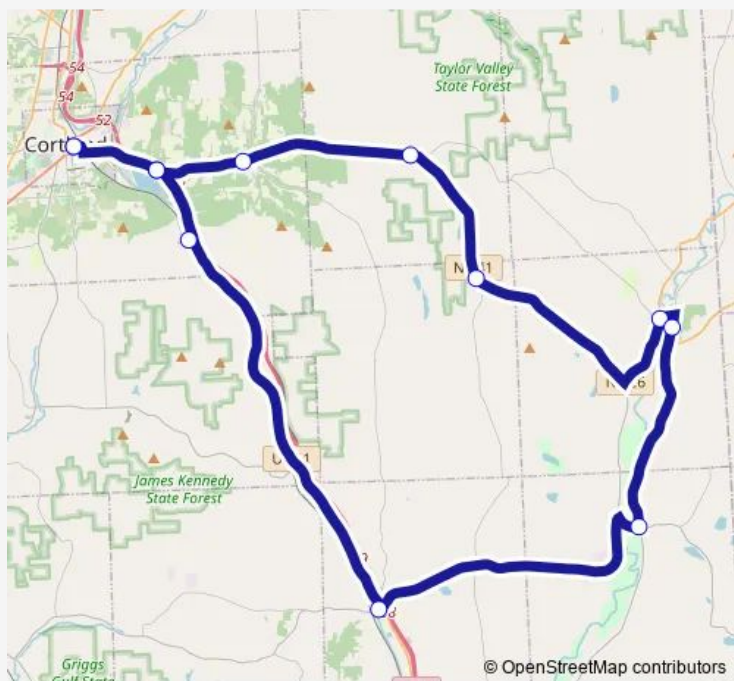

Friday 06:00-16:00

Saturday —

Sunday —

Route info

Direction: County Office Building

Stops: 12

Trip Duration: 1 hour 15 min

5 — Route 5