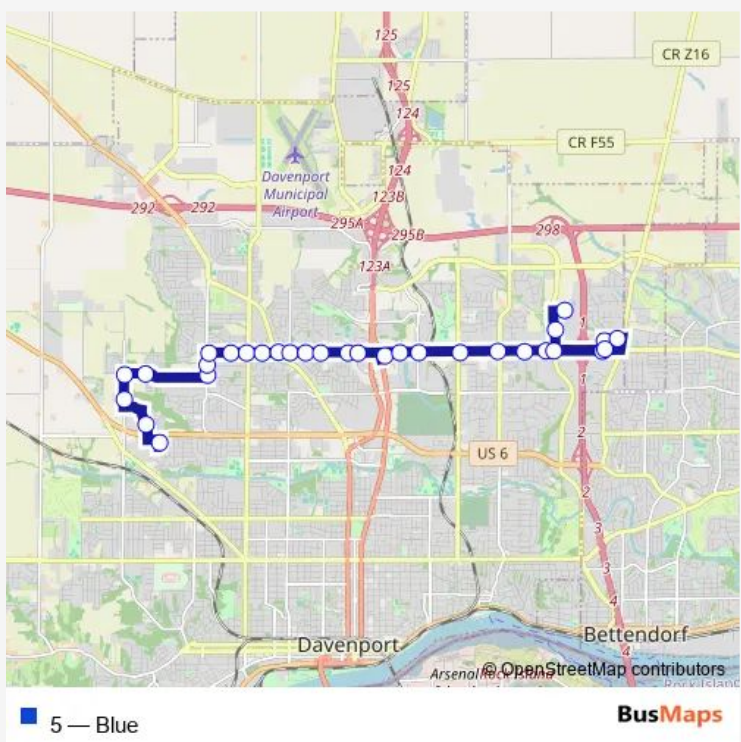

**Direction**  
 West Walmart — East Walmart  
 31 stops  
[Open route schedule](#)

- West Walmart
- Elsie / 40th (E)
- Buchanan Elementary (E)
- Fairmount & 49th (E)
- 49th & Wooddale
- Pine & 49th
- Pine & 51st (E)
- 53rd & Pine (S)
- 53rd & Howell (S)
- 53rd & Division (SW corner)
- 53rd & Villa (S)
- 53rd & Northwest (S)
- 53rd & Marquette (S)
- Harrison Elementary (S)
- 53rd & Brown
- 53rd & Ripley (S)
- 53rd & Sheridan (S)
- 53rd Street Hub
- 53rd & Grand (S)
- 53rd & Tremont (S)
- 53rd & Eastern (S)

Route schedule  
 West Walmart — East Walmart

Monday	06:00-18:00
Tuesday	06:00-18:00
Wednesday	06:00-18:00
Thursday	06:00-18:00
Friday	06:00-18:00
Saturday	09:00-18:00
Sunday	—

Route info  
 Direction: West Walmart  
 Stops: 31  
 Trip Duration: 0 hour 47 min

53rd & Jersey

53rd & Lorton (S)

53rd & Elmore Cir

53rd & Elmore Ave

53rd & Corporate Park Dr

Utica Ridge Hub

Hy-Vee at North Ridge Shopping Center

53rd & Corporate Park Dr (N)

Elmore Burger King

East Walmart

**Direction**

East Walmart — West Walmart

25 stops

[Open route schedule](#)

East Walmart

53rd &amp; Elmore Cir