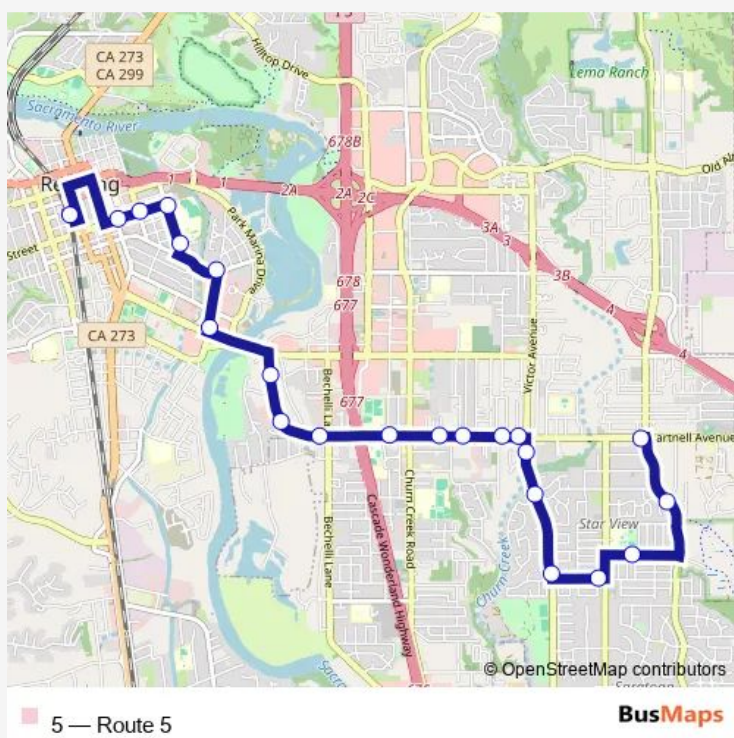

### Route schedule

Hartnell Ave at Shasta View Dr — Downtown Transit Center

Monday	06:40-18:40
Tuesday	06:40-18:40
Wednesday	06:40-18:40
Thursday	06:40-18:40
Friday	06:40-18:40
Saturday	09:40-18:40
Sunday	—

### Route info

Direction: Hartnell Ave at Shasta View Dr

Stops: 22

Trip Duration: 0 hour 35 min

**Direction**

Downtown Transit Center — Hartnell Ave at Shasta View Dr

17 stops

[Open route schedule](#)

Downtown Transit Center

East St at Butte St

Trinity St at Liberty St

Placer St at Continental St

Sequoia St at Sacramento St

South St at Athens Ave

Athens Ave at Cypress Ave

Hartnell Ave at Parkview Ave

## Route schedule

Downtown Transit Center — Hartnell Ave at Shasta View Dr

Monday 06:20-18:20

Tuesday 06:20-18:20

Wednesday 06:20-18:20

Thursday 06:20-18:20

Friday 06:20-18:20

Saturday 09:20-18:20