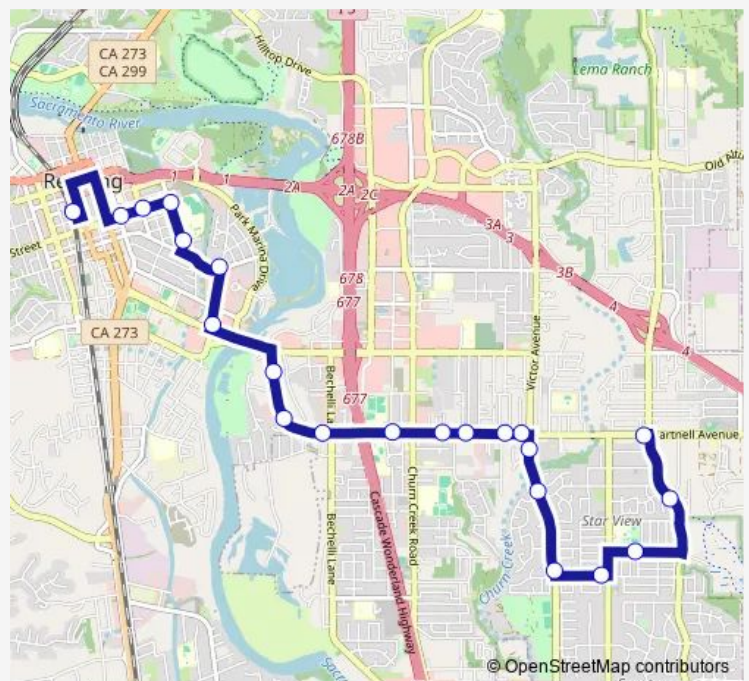

Sequoia St at Placer St

Placer St at Continental St

Placer St at East St

Route schedule

Hartnell Ave at Shasta View Dr — Downtown Transit Center

Monday 06:40-18:40

Tuesday 06:40-18:40

Wednesday 06:40-18:40

Thursday 06:40-18:40

Friday 06:40-18:40

Saturday 09:40-18:40

Sunday —

Route info

Direction: Hartnell Ave at Shasta View Dr

Stops: 22

Trip Duration: 0 hour 35 min

5 — Route 5

Direction

Downtown Transit Center — Hartnell Ave at Shasta View Dr

17 stops

[Open route schedule](#)

Downtown Transit Center

East St at Butte St

Trinity St at Liberty St

Monday 06:20-18:20

Tuesday 06:20-18:20

Wednesday 06:20-18:20

Thursday 06:20-18:20

Friday 06:20-18:20

Saturday 09:20-18:20

Sunday —

Route info