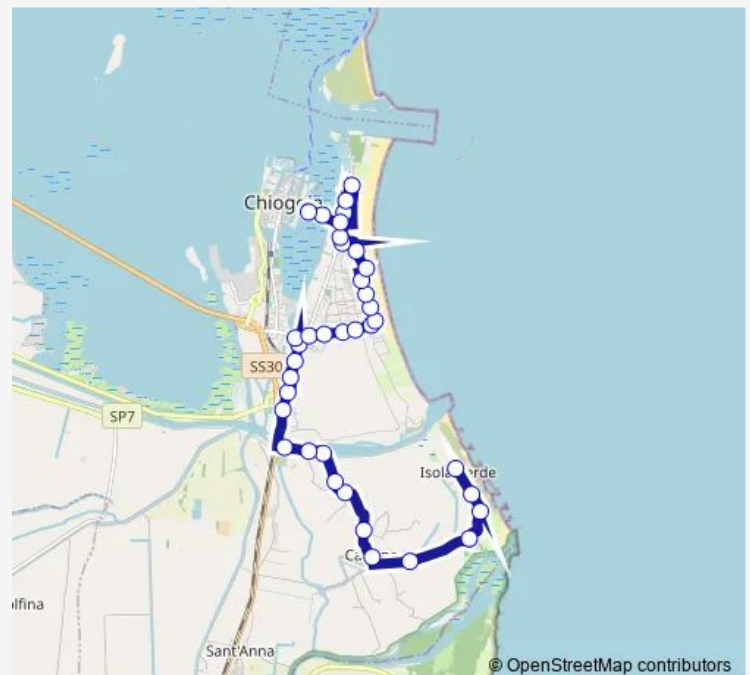

Romea Civico 6

Chioggia San Giuseppe

Chioggia Brenta

Route schedule

Isola Unione — Isola Verde

Monday 09:15-19:45

Tuesday 09:15-19:45

Wednesday —

Thursday 15:15-19:45

Friday 09:15-19:45

Saturday 09:15-19:45

Sunday —

Route info

Direction: Isola Unione

Stops: 30

Trip Duration: 0 hour 26 min

Friday 08:34-20:34

Saturday 08:34-20:34

Sunday —

Route info

Direction: Isola Verde

Stops: 37

Trip Duration: 0 hour 31 min

Sottomarina Pisani