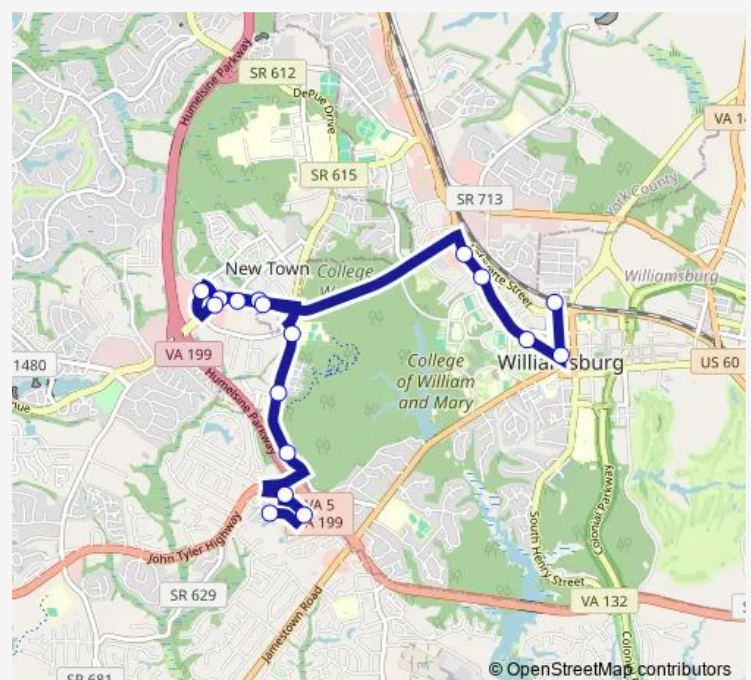

N Boundary St at Williamsburg Tc

Route schedule

Queens Path at Riverside — N Boundary St at Williamsburg Tc

Monday 06:22-20:22

Tuesday 06:22-20:22

Wednesday 06:22-20:22

Thursday 06:22-20:22

Friday 06:22-20:22

Saturday 06:22-20:22

Sunday 08:22-17:22

Route info

Direction: Queens Path at Riverside

Stops: 17

Trip Duration: 0 hour 26 min

5 — Monticello

Direction

N Boundary St at Williamsburg Tc — Queens Path at Riverside

16 stops

[Open route schedule](#)

N Boundary St at Williamsburg Tc

Armistead Ave. at Blayton Building

Richmond Rd at Wawa

Richmond Rd at One Tribe Place

Monday 06:00-20:00

Tuesday 06:00-20:00

Wednesday 06:00-20:00

Thursday 06:00-20:00

Friday 06:00-20:00

Saturday 06:00-20:00

Sunday 08:00-17:00

Route info