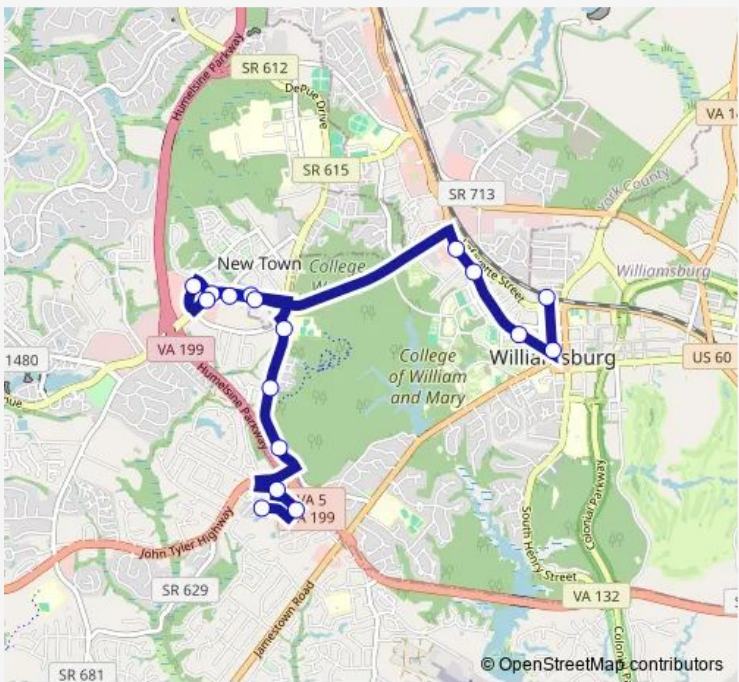

Bus 5 Monticello

[Go to website](#)

Direction
 Queens Path at Riverside — N Boundary St at Williamsburg Tc
 17 stops
[Open route schedule](#)

- Queens Path at Riverside
- Monarch Crossing at Promenade
- Pilot Way at Taco Bell
- Strawberry Plains at Tranquility
- Strawberry Plains at Midlands
- Strawberry Plains at Berkely Middle
- Monticello Ave at Courthouse St
- Monticello Ave at Trader Joes
- Casey Blvd at Settlers Market
- Monticello Ave at Courthouse Commons
- Monticello Ave at Post Office
- Courthouse St at Wjcc Courthouse
- Richmond Rd at Food Lion
- Richmond Rd at Richmond Hall
- Richmond Rd at Blow Hall
- N Boundary St at Merchant Square
- N Boundary St at Williamsburg Tc

Route schedule
 Queens Path at Riverside — N Boundary St at Williamsburg Tc

Monday	06:22-20:22
Tuesday	06:22-20:22
Wednesday	06:22-20:22
Thursday	06:22-20:22
Friday	06:22-20:22
Saturday	06:22-20:22
Sunday	08:22-17:22

Route info
 Direction: Queens Path at Riverside
 Stops: 17
 Trip Duration: 0 hour 26 min

Direction

N Boundary St at Williamsburg Tc — Queens Path at Riverside

16 stops

[Open route schedule](#)

N Boundary St at Williamsburg Tc

Sunday 08:00-17:00

Route info

Direction: N Boundary St at Williamsburg Tc

Stops: 16

Trip Duration: 0 hour 21 min

5 Bus time schedules and route maps are available in an offline PDF at busmaps.com. Use the busmaps.com website to see live bus times, train schedule or subway schedule, and step-by-step directions for all public transit in Williamsburg