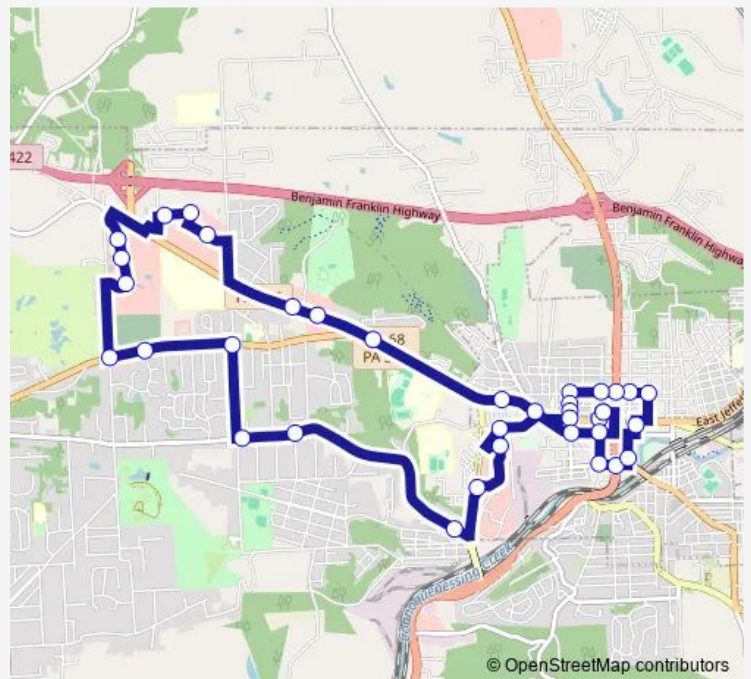

Bus 5 Route 5

[Go to website](#)

Direction
Terminal New Castle St. — Terminal New Castle St.

51 stops

[Open route schedule](#)

- Terminal New Castle St.
- Washington and Jefferson St by Parc
- Cunningham and Washington
- Lafayette Apartments
- Main and Wayne across post office
- Cliffside Apartments
- Mckean at Cunningham Geibels
- Terrace Apartments
- Franklin and Brady St.
- Brady and Mckean St
- Brady at Main rt5
- Brady and Washington St
- W. Brady at N. Chesnut on Rt5
- Chestnut and North St.
- Chestnut and New Castle
- Chestnut and Rt.68 (Jefferson)
- Cunningham St by former Family Video
- Doughboy Park - Mercer and 68
- New Castle and N. 6th Ave.
- New Castle across BHS Entrance on Rt5
- 356 at Skate Castle

Route schedule

Terminal New Castle St. — Terminal New Castle St.

Monday	07:00-16:35
Tuesday	07:00-16:35
Wednesday	07:00-16:35
Thursday	07:00-16:35
Friday	07:00-16:35
Saturday	—
Sunday	—

Route info

Direction: Terminal New Castle St.

Stops: 51

Trip Duration: 1 hour 2 min

© OpenStreetMap contributors

5 — Route 5

New Castle at Wendys

New Castle at Alameda Plaza hot dog shop

New Castle at Mccandless (Keelan)

VA Heath Care Ctr Duffy Rd.

Route info

Direction: Terminal New Castle St.

Stops: 37

Trip Duration: 0 hour 48 min

Regal at Lowes Rt5

Route 68 and Eberhart

Stirling Village

Rt 68 and Duffy