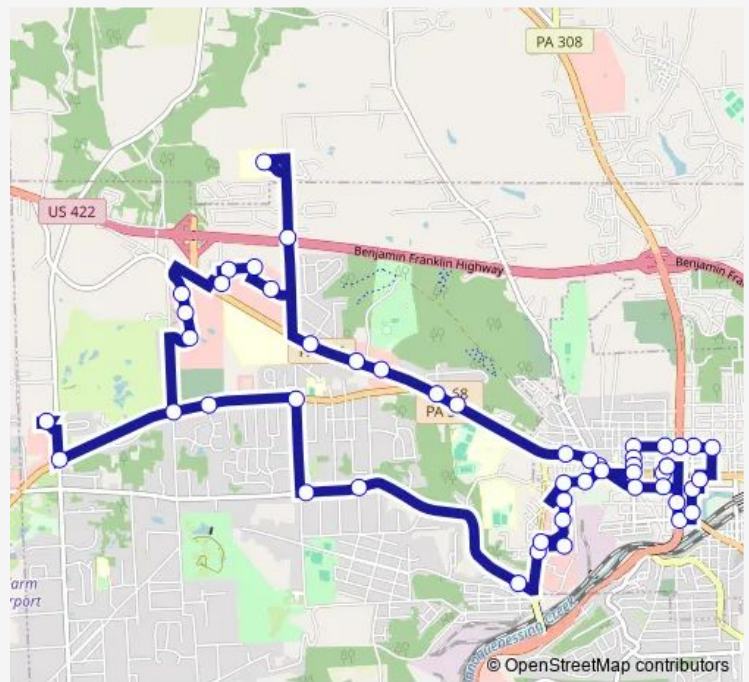

Bus 5 Route 5

[Go to website](#)

Direction
Terminal New Castle St. — Terminal New Castle St.
37 stops
[Open route schedule](#)

- Terminal New Castle St.
- Washington and Jefferson St by Parc
- Cunningham and Washington
- Wayne and Washington St
- Wayne at Ford Lot and Post Office
- Cliffside Apartments
- Terrace Apartments
- Franklin and Brady St.
- Brady and Mckean St
- Brady at Main rt5
- Brady and Washington St
- W. Brady at N. Chesnut on Rt5
- Chestnut and North St.
- Chestnut and New Castle
- Chestnut and Rt.68 (Jefferson)
- Cunningham St by former Family Video
- New Castle and N. 6th Ave.
- 356 at Skate Castle
- New Castle at Wendys
- New Castle at Alameda Plaza hot dog shop
- Walmart in Butler Commons

Route schedule
Terminal New Castle St. — Terminal New Castle St.

Monday	17:50-19:00
Tuesday	17:50-19:00
Wednesday	17:50-19:00
Thursday	17:50-19:00
Friday	17:50-19:00
Saturday	08:25-13:25
Sunday	—

Route info
Direction: Terminal New Castle St.
Stops: 37
Trip Duration: 0 hour 48 min

5 — Route 5

Dollar Tree

Kohls

Sams Club at Moraine Point Plaza

Harbor Freight at Moraine Point

Regal at Lowes Rt5

Route 68 and Eberhart

Stirling Village

New Castle across BHS Entrance on Rt5

356 at Skate Castle

New Castle at Wendys

New Castle at Alameda Plaza hot dog shop

New Castle at Mccandless (Keelan)

VA Heath Care Ctr Duffy Rd.

Route schedule

Terminal New Castle St. — Terminal New Castle St.