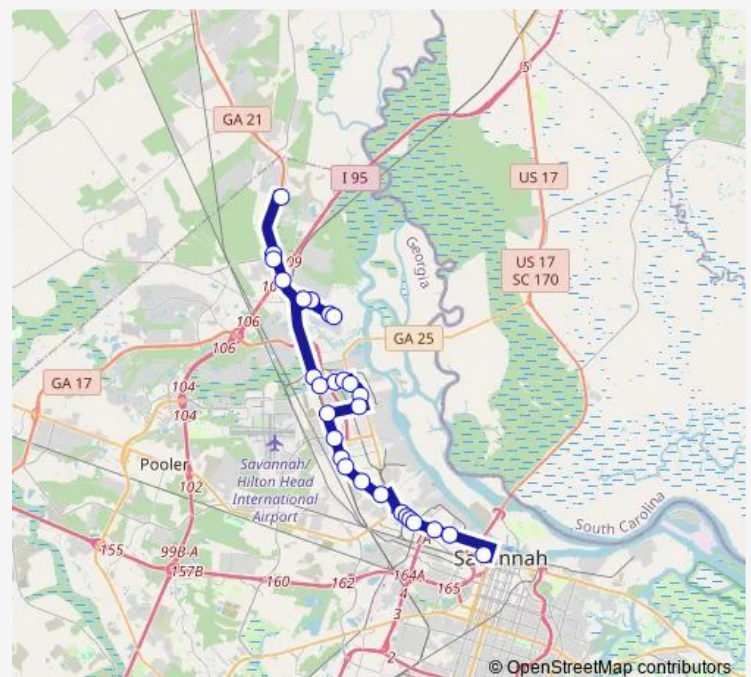

Augusta Ave and Priscilla D Thomas Way Sb

### Route schedule

Rice Hope Publix — JMR Transit Center

Monday 06:30-20:30

Tuesday 06:30-20:30

Wednesday 06:30-20:30

Thursday 06:30-20:30

Friday 06:30-20:30

Saturday 06:30-20:30

### Route info

Direction: Rice Hope Publix

Stops: 29

Trip Duration: 0 hour 55 min

5 — Port Wentworth

Food Lion Ib

W BAY & Coach Turner Eb

W BAY & Albion Eb

## Route info

Direction: JMR Transit Center

Stops: 32

Trip Duration: 0 hour 54 min

Little Hearst Parkway 1

International Trade Parkway

Inn at Mulberry Grove

Coldbrook Station Nb