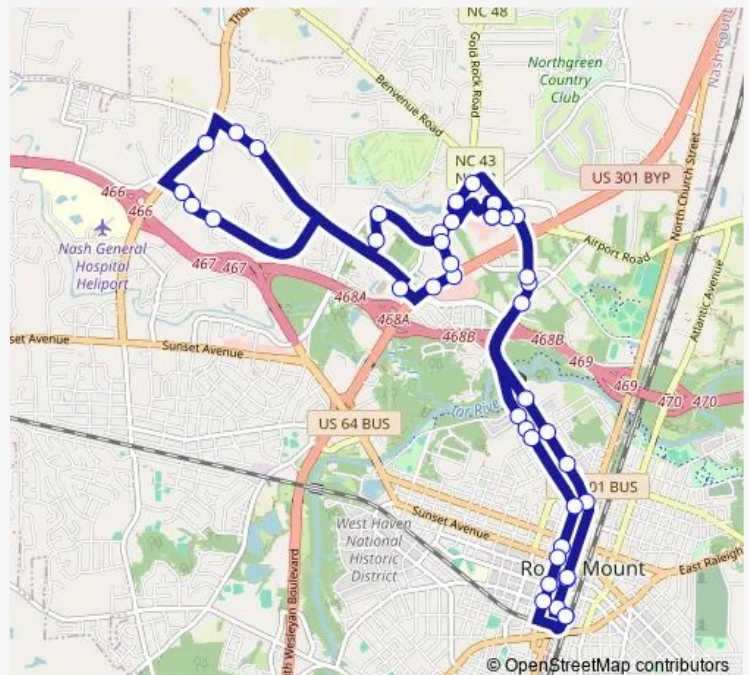

Jeffreys & Country Club Rd.

Hunter Hill Rd. & Deerchase Dr. - Northbound

Hunter Hill R. & Devon Lane

Winstead & Comprehensive Dental

Route schedule

Downtown Transfer Center — Downtown Transfer Center

Monday 07:15-18:15

Tuesday 07:15-18:15

Wednesday 07:15-18:15

Thursday 07:15-18:15

Friday 07:15-18:15

Saturday 09:15-17:15

Sunday —

Route info

Direction: Downtown Transfer Center

Stops: 41

Trip Duration: 1 hour 0 min

5 — Golden East

English Rd. & Boice-Willis Clinic

English Rd. & Bojangles

Nicodemus Mile Rd. & Benvenue El. School - Southbound

Hunter Hill & Arby's - Eastbound

Wesleyan Blvd. & Golden Corral - Eastbound

Peachtree And Spring - Southbound

Peachtree And Ridge - Southbound

Peachtree & Franklin - Southbound

Franklin & Thomas 2 - Southbound

Franklin & Sunset Ave. - Southbound

Franklin St. @ Nash Health Department