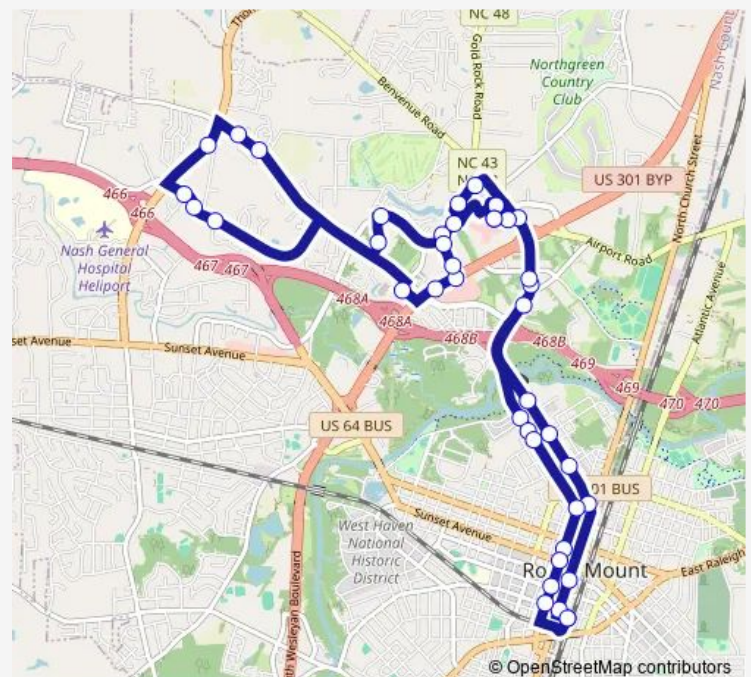

Jeffery's Rd. & Old Community Hospital - Westbound

Jeffreys & Country Club Rd.

Hunter Hill Rd. & Deerchase Dr. - Northbound

Hunter Hill R. & Devon Lane

Route schedule

Downtown Transfer Center — Downtown Transfer Center

Monday 07:15-18:15

Tuesday 07:15-18:15

Wednesday 07:15-18:15

Thursday 07:15-18:15

Friday 07:15-18:15

Saturday 09:15-17:15

Sunday —

Route info

Direction: Downtown Transfer Center

Stops: 42

Trip Duration: 1 hour 0 min

5 — Golden East

Winstead & Comprehensive Dental

English Rd. & Boice-Willis Clinic

English Rd. & Bojangles

Nicodemus Mile Rd. & Benvenue El. School - Southbound

Franklin & Sunset Ave. - Southbound

Franklin St. @ Nash Health Department

Franklin & Hammond

Downtown Transfer Center

5 Bus time schedules and route maps are available in an offline PDF at busmaps.com. Use the busmaps.com website to see live bus times, train schedule or subway schedule, and step-by-step directions for all public transit in Nashville