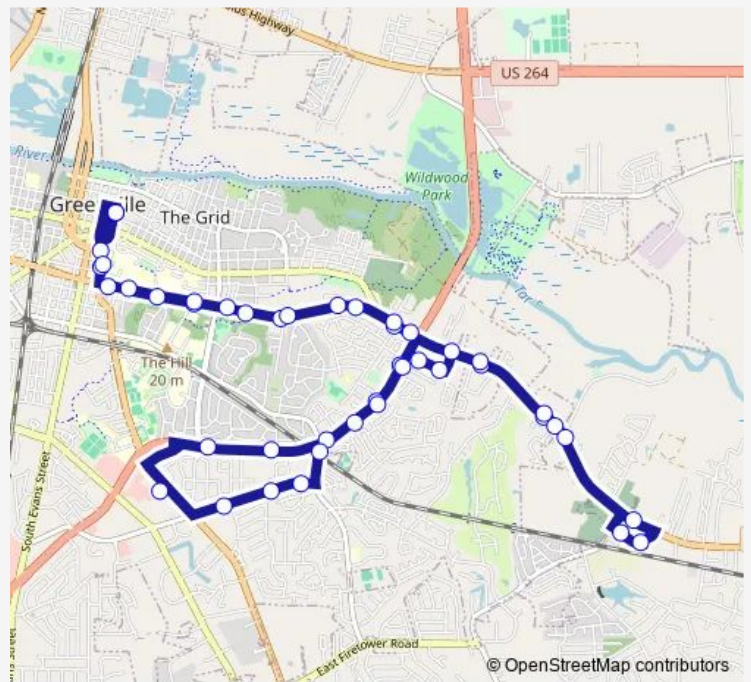

Bus 5 Route 5

[Go to website](#)

Direction
 Reade St @ Transfer Point — Reade St @ Transfer Point
 44 stops
[Open route schedule](#)

- Reade St @ Transfer Point
- Cotanche St @ Reade Cr (ECU Rec center)
- Cotanche St @ Library Dr (Campus Walk Apts)
- 10th St @ Charles St (Campus Store)
- 10th St @ Founders Dr (Mike's Deli | Post Office)
- 10th St @ College Hill Dr (East Carolina University)
- 10th St @ Forest Hill Cir (University Park Apartments)
- 10th St @ Brownlea Dr (Babbit's Bikes)
- 10th St @ Monroe St
- 10th St @ Verdant Dr
- S. Greenville Blvd @ Cherry Ct (Cherry Court Apartments)
- S. Greenville Blvd @ Golden Rd (Low Income Housing)
- S. Greenville Blvd @ 14th St
- S. Greenville Blvd @ Brownlea Dr
- S. Greenville Blvd @ Elm St
- Greenville Mall @ Greenville Mall
- Red Banks Rd @ Sherwood Dr (Oakmont Square Apartments)
- Red Banks Rd @ Tucker Rd (E B Aycock | Music Academy)
- Red Banks Rd @ Baytree Dr
- E 14th St @ White Hollow Dr (Teen Center)

Route schedule
 Reade St @ Transfer Point — Reade St @ Transfer Point

Monday	00:00-18:25
Tuesday	00:00-18:25
Wednesday	00:00-18:25
Thursday	00:00-18:25
Friday	00:00-18:25
Saturday	—
Sunday	—

Route info
 Direction: Reade St @ Transfer Point
 Stops: 44
 Trip Duration: 0 hour 55 min

5 — Route 5 BusMaps

Greenville Blvd @ Adams Blvd

Greenville Blvd @ Golden Rd

Greenville Blvd @ Cherry Ct (Cherry Court Apartments)

Mosely Dr @ Parkers

Mosely Dr @ Eastgate Dr (Eastgate Apts | Auto Parts)

10th St @ Copper Beech Wy (Copper Beach | Former
Pirates Cove)

Reade St @ Transfer Point

5 Bus time schedules and route maps are available in an offline PDF at busmaps.com. Use the busmaps.com website to see live bus times, train schedule or subway schedule, and step-by-step directions for all public transit in Greenville