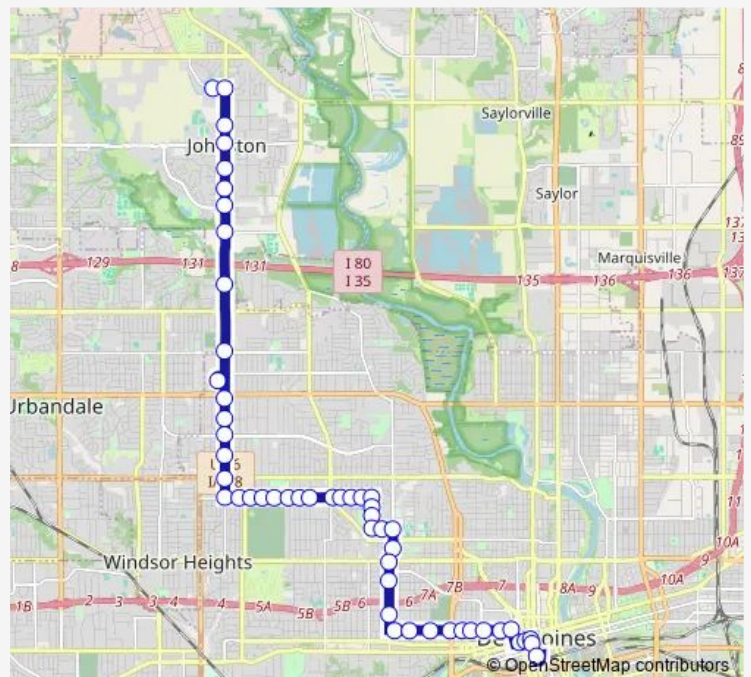

Merle HAY RD / Sutton DR, Urb

Merle HAY RD / Aurora Ave, Urb

Merle HAY Mall, Dsm

Merle HAY RD / Douglas AVE (FAR-Side), Dsm

Merle HAY RD / Ovid Ave, Dsm

Merle HAY RD / Urbandale Ave, Dsm

Merle HAY RD / Sheridan Ave, Dsm

Merle HAY RD / Hickman RD (FAR-Side), Dsm

Merle HAY RD / Franklin Ave, Dsm

Franklin AVE / 56th ST, Dsm

Franklin AVE / 53rd ST, Dsm

Franklin AVE / Franklin AVE Library, Dsm

Franklin AVE / Franklin Apts, Dsm

Route schedule

Northglenn DR / Johnston Public Library, Jst — Platform A

Monday 05:48-20:10

Tuesday 05:48-20:10

Wednesday 05:48-20:10

Thursday 05:48-20:10

Friday 05:48-20:10

Saturday 07:45-20:45

Sunday 07:45-18:37

Route info

Direction: Northglenn DR / Johnston Public Library, Jst

Stops: 52

Trip Duration: 0 hour 32 min

5 — Franklin AVE / Johnston

Franklin AVE / 48th ST, Dsm

Franklin AVE / 46th ST, Dsm