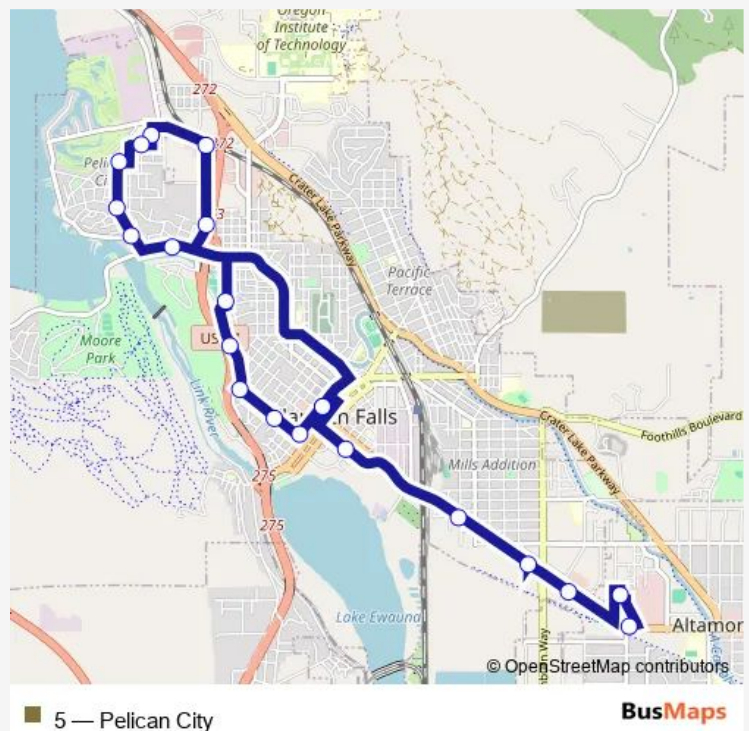

Bus 5 Pelican City

[Go to website](#)

Direction

Downtown Transit Center (Pine St & 7th St) — Fairgrounds Transit Center/Altamont Station

21 stops

[Open route schedule](#)

Downtown Transit Center (Pine St & 7th St)

Siskiyou St & Delta St

California Ave & Upham St (Southbound)

N 3rd St & California Ave (Southbound)

N 3rd St & Jefferson St (Southbound)

Pine St & 3rd St

Downtown Transit Center (Pine St & 7th St)

S 5th Ave & Plum Ave

Downtown Transit Center (Pine St & 7th St) — Fairgrounds Transit Center/Altamont Station

Monday 09:30-15:30

Tuesday 09:30-15:30

Wednesday 09:30-15:30

Thursday 09:30-15:30

Friday 09:30-15:30

Saturday —

Sunday —

Route info

Direction: Downtown Transit Center (Pine St & 7th St)

Stops: 21

Trip Duration: 0 hour 25 min

5 Bus time schedules and route maps are available in an offline PDF at busmaps.com. Use the busmaps.com website to see live bus times, train schedule or subway schedule, and step-by-step directions for all public transit in Klamath Falls