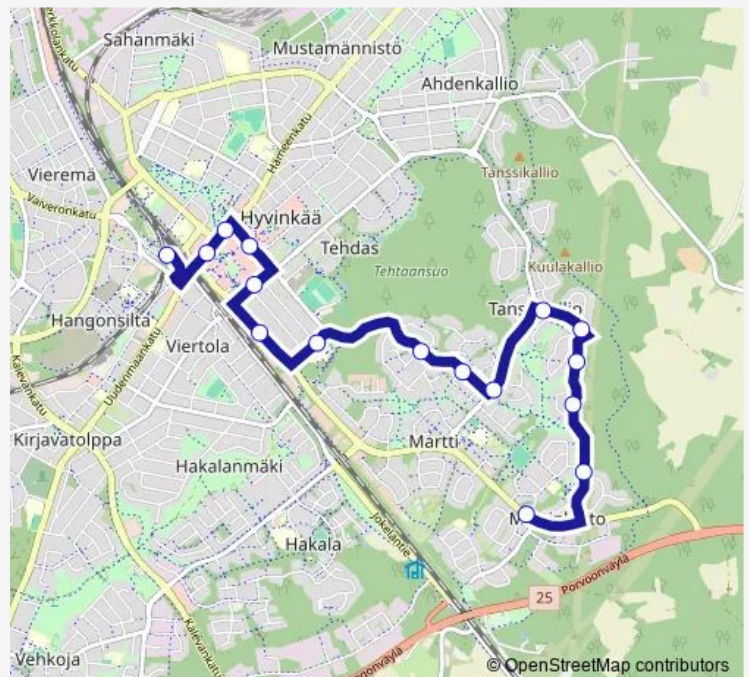

Kurjenpolventie E

Jäkäläkuja E

Isonkallionkatu E

Martinlehto P

Route schedule

Rautatieasema Hyvinkää — Martinlehto P

Monday 05:45-22:15

Tuesday 05:45-22:15

Wednesday 05:45-22:15

Thursday 05:45-22:15

Friday 05:45-22:15

Saturday 07:45-20:45

Sunday 10:45-18:45

Route info

Direction: Rautatieasema Hyvinkää

Stops: 16

Trip Duration: 0 hour 14 min

■ 5 — Rautatieasema - Tapainlinna - Martti

BusMaps

5 Bus time schedules and route maps are available in an offline PDF at busmaps.com. Use the busmaps.com website to see live bus times, train schedule or subway schedule, and step-by-step directions for all public transit in Hyvinge