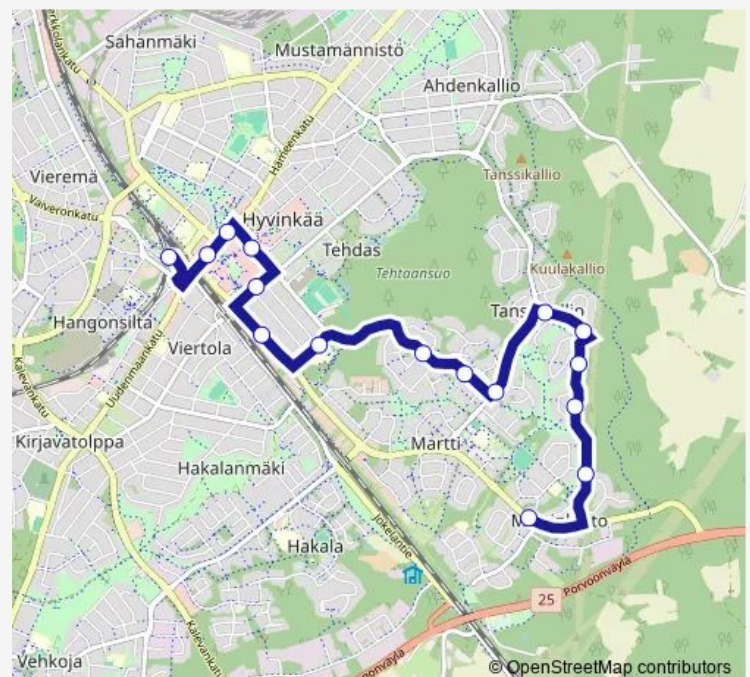

Kurjenpolventie E

Jäkäläkuja E

Isonkallionkatu E

Martinlehto P

### Route schedule

Rautatieasema Hyvinkää — Martinlehto P

Monday 05:45-22:15

Tuesday 05:45-22:15

Wednesday 05:45-22:15

Thursday 05:45-22:15

Friday 05:45-22:15

Saturday 07:45-19:45

### Route info

Direction: Rautatieasema Hyvinkää

Stops: 16

Trip Duration: 0 hour 14 min

5 — Rautatieasema - Tapainlinna - Martti

5 Bus time schedules and route maps are available in an offline PDF at [busmaps.com](https://busmaps.com). Use the [busmaps.com](https://busmaps.com) website to see live bus times, train schedule or subway schedule, and step-by-step directions for all public transit in Hyvinge