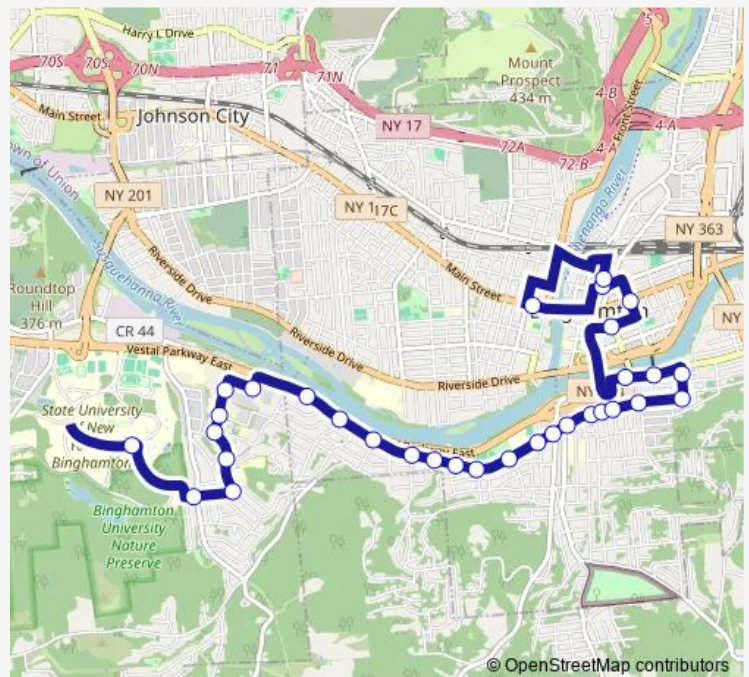

Route schedule

BC Junction 5 Vestal Ave — BU Union

Monday	06:30-21:00
Tuesday	06:30-21:00
Wednesday	06:30-21:00
Thursday	06:30-21:00
Friday	06:30-21:00
Saturday	07:00-18:00
Sunday	10:00-17:00

Route info

Direction: BC Junction 5 Vestal Ave

Stops: 33

Trip Duration: 0 hour 30 min

5 — Vestal Ave

Vestal / Jutland

Vestal / Larchmont

Vestal / NY 434

University Plaza

300 Plaza Dr

Wednesday 06:00-20:30

Thursday 06:00-20:30

Friday 06:00-20:30

Saturday 08:30-17:30

Sunday 09:30-16:30

Route info

Direction: BU Mohawk Bldg

Stops: 32

Trip Duration: 0 hour 35 min

Conklin/High

Conklin / Livingston

Hawley / Exchange

Carroll/Court

BC Junction

Bhs

BC Junction