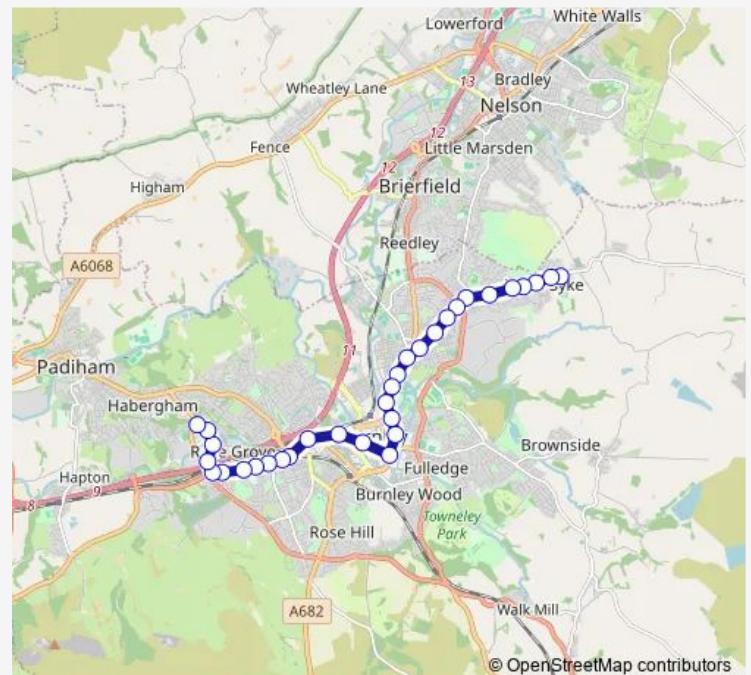

Thursday 06:25-23:10

Friday 06:25-19:30

Saturday 07:30-19:30

Sunday 10:12-21:10

Route info

Direction: Turning Circle

Stops: 32

Trip Duration: 0 hour 32 min

■ 5 — Harle Syke - Rosegrove

BusMaps

Hameldon Approach

Hargher Street

Cog Lane

Florence Street

Barclay Hills

Inglehurst Road

Rail Station

Leaver Street

Dorset Street

St Augustines Church

Lane Ends Hotel

Direction

Lane Ends Hotel — Turning Circle

31 stops

Saturday 20:10-23:10

Sunday 10:00-18:00

Route info

Direction: Turning Circle

Stops: 33

Trip Duration: 0 hour 25 min

Florence Street

Barclay Hills