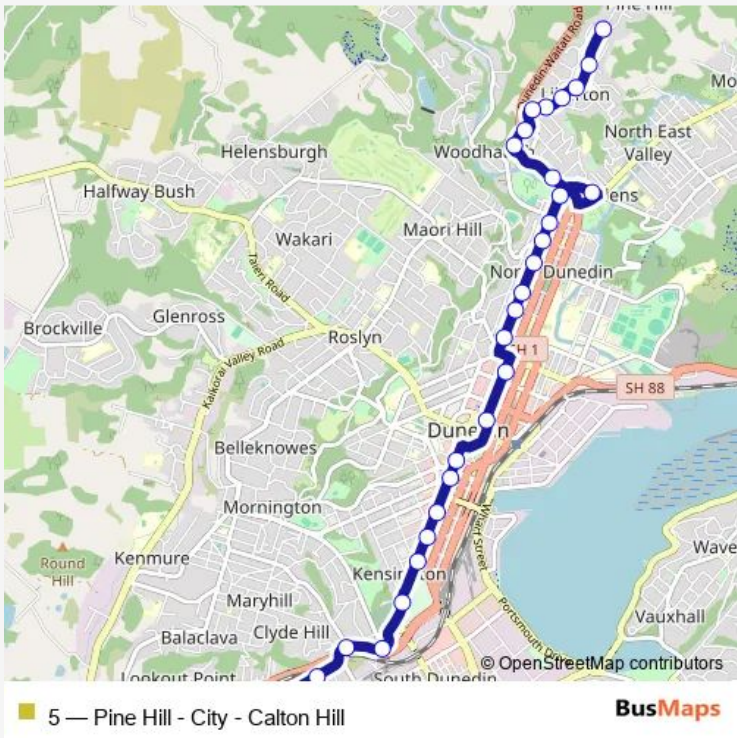

Bus 5 Pine Hill - City - Calton Hill

[Go to website](#)

Direction
 Pine Hill Rd, 386 — South Rd, 545
 36 stops
[Open route schedule](#)

- Pine Hill Rd, 386
- Pine Hill Rd, 344
- Pine Hill Rd, 310
- Pine Hill Rd, 286
- Pine Hill Rd, 258
- Pine Hill Rd, 236
- Pine Hill Rd, 192
- Pine Hill Rd, 164
- Pine Hill Rd, cnr Bank St
- Bank St, Layby
- George St, 1076
- George St, 984
- George St, 888
- George St, 788
- George St, 664
- George St, 590
- George St, 472
- Hospital South
- Bus Hub Stop J
- Princes St, 151
- Princes St, 265

Route schedule
 Pine Hill Rd, 386 — South Rd, 545

Monday	06:30-22:11
Tuesday	06:30-22:11
Wednesday	06:30-22:11
Thursday	06:30-22:11
Friday	06:30-22:11
Saturday	08:11-22:11
Sunday	08:11-19:11

Route info
 Direction: Pine Hill Rd, 386
 Stops: 36
 Trip Duration: 0 hour 40 min

Princes St, 449

Princes St, 575

Princes St, The Oval

South Rd, Princes St

South Rd, opposite 44

South Rd, Glen Rd

South Rd, 187

South Rd, 239

South Rd, 289

South Rd, 369-371

South Rd, 439

South Rd, 475

South Rd, 487

South Rd, 511

South Rd, 545

5 Bus time schedules and route maps are available in an offline PDF at busmaps.com. Use the busmaps.com website to see live bus times, train schedule or subway schedule, and step-by-step directions for all public transit in Dunedin