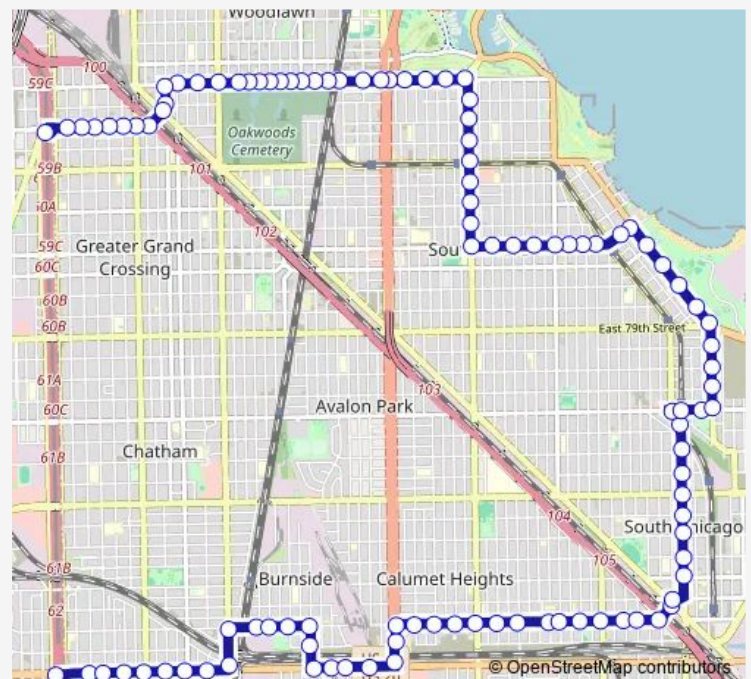

1500 E 95th Street

Stony Island & 95th Street

Stony Island & 94th Street

**Route schedule**

95th Red Line Station — 69th Red Line Station

Monday 01:21-04:21

Tuesday 01:21-04:21

Wednesday 01:21-04:21

Thursday 01:21-04:21

Friday 01:21-04:21

Saturday 01:21-04:21

Sunday 01:21-04:51

**Route info**

Direction: 95th Red Line Station

Stops: 105

Trip Duration: 0 hour 47 min

5 — South Shore Night Bus

Stony Island & 93rd Street

93rd Street & East End

93rd Street & Cregier

93rd Street & Bennett

93rd Street & Jeffery

93rd Street & Clyde

93rd Street & Paxton

93rd Street & Oglesby

93rd Street & Yates

93rd Street & Essex

93rd Street & Colfax

93rd Street & Marquette Avenue

93rd Street & Manistee

93rd Street & Escanaba

Exchange & South Chicago