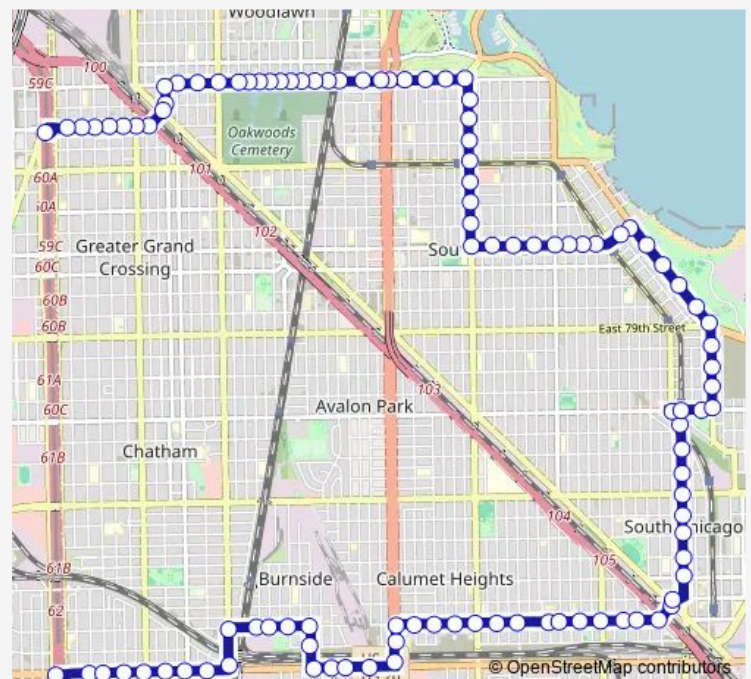

### Direction

95th Red Line Station — 69th Red Line Station

105 stops

[Open route schedule](#)

95th Red Line Station

Michigan & 95th Street

95th Street & Indiana

95th Street & Forest

93rd Street & Greenwood

93rd Street & Woodlawn

Woodlawn & 94th Street

95th Street & Woodlawn

1300 E 95th Street

95th Street & Dorchester

1500 E 95th Street

Stony Island & 95th Street

### Route schedule

95th Red Line Station — 69th Red Line Station

Monday 01:21-04:21

Tuesday 01:21-04:21

Wednesday 01:21-04:21

Thursday 01:21-04:21

Friday 01:21-04:21

Saturday 01:21-04:21

### Route info

Direction: 95th Red Line Station

Stops: 105

Trip Duration: 0 hour 49 min

5 — South Shore Night Bus

Stony Island & 93rd Street

93rd Street & East End

93rd Street & Cregier