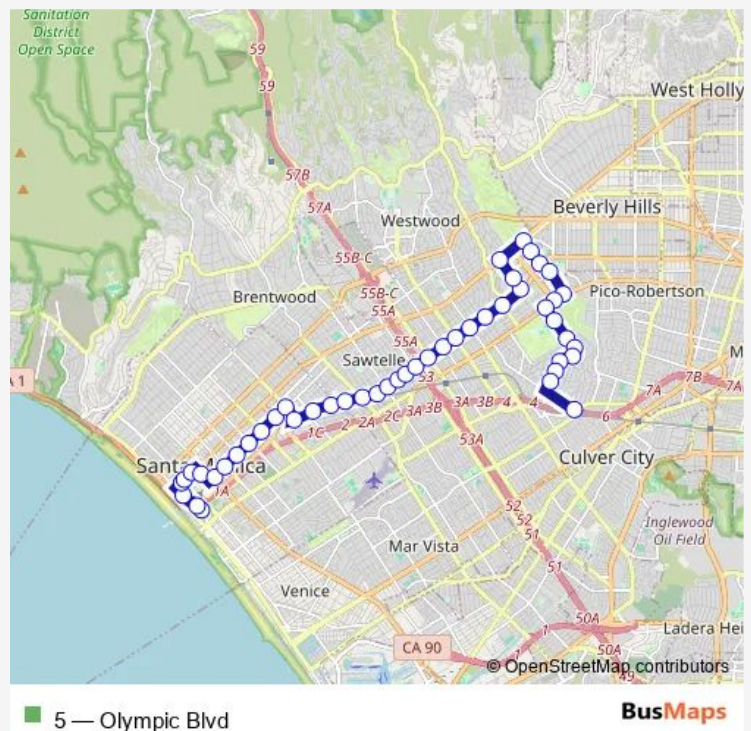

### Route schedule

Main NB & Olympic Ns — Manning EB & National NS (Palms Station)

Monday	07:20-17:53
Tuesday	07:20-17:53
Wednesday	07:20-17:53
Thursday	07:20-17:53
Friday	07:20-17:53
Saturday	—
Sunday	—

### Route info

Direction: Main NB & Olympic Ns

Stops: 48

Trip Duration: 0 hour 55 min

Olympic EB & Colby Ns

Olympic EB & Purdue Ns

Olympic EB & Sawtelle Fs

Olympic EB & Sepulveda Ns

## Route info

Direction: Manning EB & National NS (Palms Station)

Stops: 45

Trip Duration: 0 hour 52 min

Olympic WB & Purdue Ns

Olympic WB & Colby Ns

Olympic WB & Barrington Ns

Olympic WB & Granville Ns