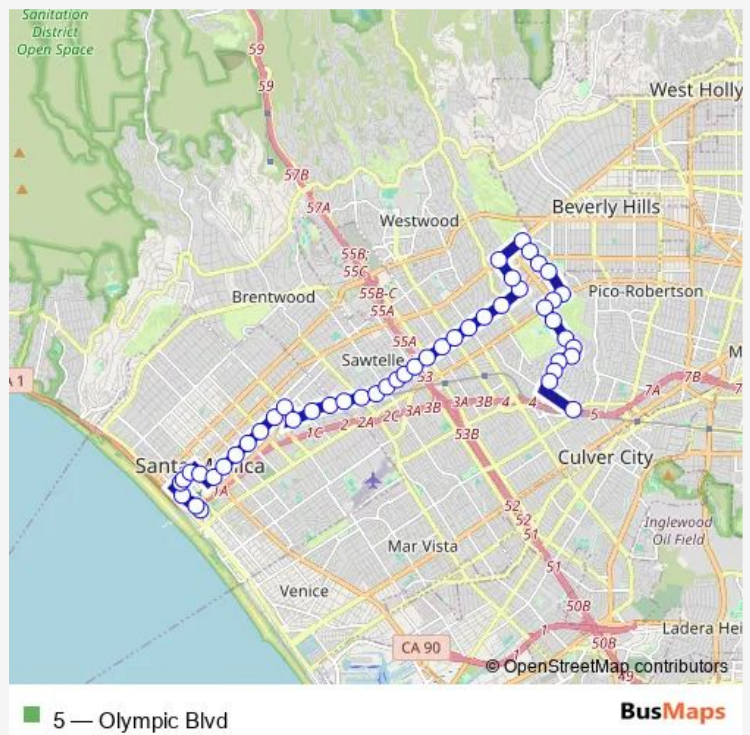

Bus 5 Olympic Blvd

[Go to website](#)

Direction
 Main NB & Olympic Ns — Manning EB & National NS
 (Palms Station)

48 stops

[Open route schedule](#)

- Main NB & Olympic Ns
- Main NB & Olympic Fs
- 2ND NB & Broadway Ns
- Santa Monica EB & 3RD Fs
- Santa Monica EB & 4TH Fs
- Santa Monica EB & 6TH Ns
- 7TH SB & Broadway Ns
- Colorado EB & Lincoln Fs
- Colorado EB & 11th Ns
- Colorado EB & 14th Ns
- Colorado EB & 17th NS (17th St/SMC Station)
- Colorado EB & 20th Ns
- Colorado EB & Cloverfield Fs
- Colorado EB & 26th Ns
- Olympic EB & 26th FS (26th St/Bergamot Station)
- Olympic EB & Stewart Fs
- Olympic EB & 3030 Olympic Mb
- Olympic EB & Centinela (East) Fs
- Olympic EB & Bundy FS (Bundy Station)
- Olympic EB & Granville Ns
- Olympic EB & Barrington Fs

Route schedule

Main NB & Olympic Ns — Manning EB & National NS
 (Palms Station)

Monday	07:20-17:53
Tuesday	07:20-17:53
Wednesday	07:20-17:53
Thursday	07:20-17:53
Friday	07:20-17:53
Saturday	—
Sunday	—

Route info

Direction: Main NB & Olympic Ns

Stops: 48

Trip Duration: 0 hour 46 min

Olympic EB & Colby Ns

Olympic EB & Purdue Ns

Olympic EB & Sawtelle Fs

Olympic EB & Sepulveda Ns

Olympic EB & Veteran Ns

Sunday —

Route info

Direction: Manning EB & National NS (Palms Station)

Stops: 45

Trip Duration: 0 hour 50 min

Olympic WB & Purdue Ns

Olympic WB & Colby Ns

Olympic WB & Barrington Ns