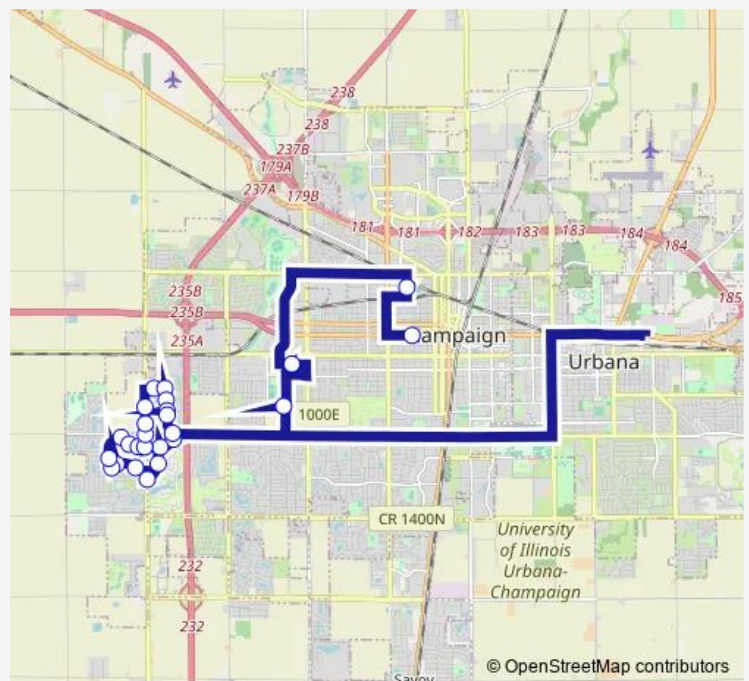

### Direction

Bentbrook & Cobblefield (NW Corner) — University & Lynn (NW Corner)

25 stops

[Open route schedule](#)

Bentbrook & Cobblefield (NW Corner)

Bentbrook & Riverknoll (NE Corner)

Bentbrook & Golf Creek (East Side)

Cobblefield & Inverness (SW Corner)

Cobblefield & Crail (NW Corner)

Cobblefield & Glenn Brooke (NW Corner)

Cobblefield & Englewood (NW Corner)

Kirby & Cobblefield (NW Corner)

### Route schedule

Bentbrook & Cobblefield (NW Corner) — University & Lynn (NW Corner)

Monday 07:02

Tuesday 07:02

Wednesday 07:02

Thursday 07:02

Friday 07:02

Saturday —

### Route info

Direction: Bentbrook & Cobblefield (NW Corner)

Stops: 25

Trip Duration: 0 hour 49 min

5 — Green Express Alternate

BusMaps

Jefferson Middle School

Round Barn Road (North Side)