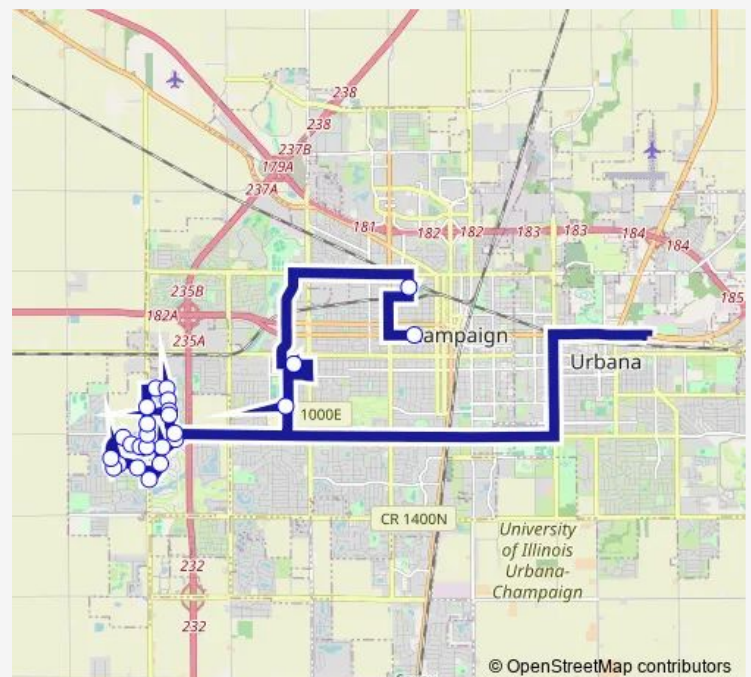

Bentbrook & Golf Creek (East Side)

Bentbrook & Staley (SE Far Side)

Brittany Trail & Southford (NE Corner)

Brittany Trail & Southford Trace W (Ne)

Brittany Trail & Mullikin (NE Corner)

Mullikin & Westborough (SE Corner)

Inverness & Prestwick Pt (SW Corner)

Cobblefield & Inverness (SW Corner)

Cobblefield & Crail (NW Corner)

Cobblefield & Glenn Brooke (NW Corner)

Cobblefield & Englewood (NW Corner)

Kirby & Cobblefield (NW Corner)

Route schedule

Bentbrook & Cobblefield (NW Corner) — University & Lynn (SW Corner)

Monday 07:02

Tuesday 07:02

Wednesday 07:02

Thursday 07:02

Friday 07:02

Saturday —

Sunday —

Route info

Direction: Bentbrook & Cobblefield (NW Corner)

Stops: 25

Trip Duration: 0 hour 49 min

5 — Green Express 1 Alternate

Jefferson Middle School

Round Barn Road (North Side)