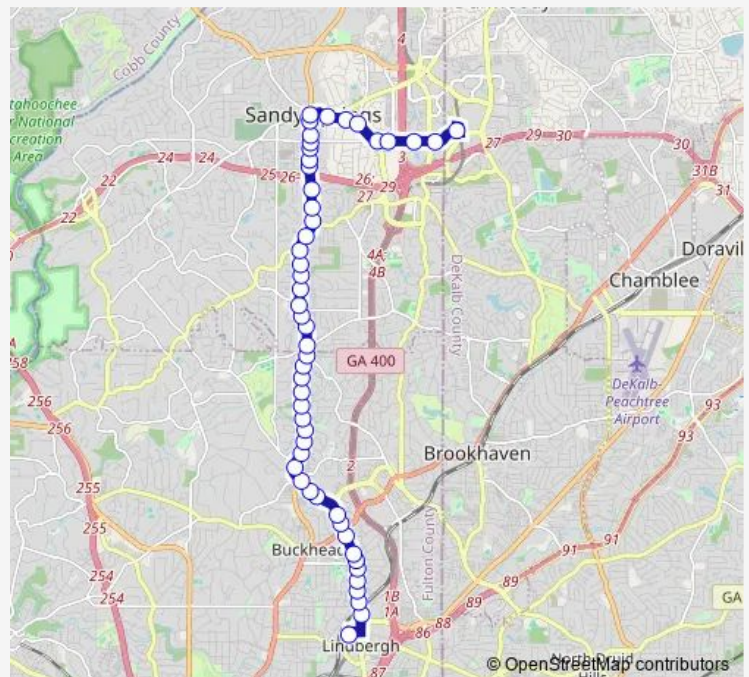

Bus 5 Piedmont Road / Sandy Springs

[Go to website](#)

Direction

Dunwoody Station — Lindbergh Center Station - North Loop/Morosgo Dr

49 stops

[Open route schedule](#)

Dunwoody Station

Hammond DR NE @ Peachtree Dunwoody Rd

Roswell RD NE @ Maryeanna Dr

Roswell RD NE @ MT Paran RD Ne

Roswell RD NE @ Osner DR Ne

Roswell RD NE @ Hardeman Rd

Route schedule

Dunwoody Station — Lindbergh Center Station - North Loop/Morosgo Dr

Monday 04:25-00:25⁺¹

Tuesday 04:25-00:25⁺¹

Wednesday 04:25-00:25⁺¹

Thursday 04:25-00:25⁺¹

Friday 04:25-00:25⁺¹

Saturday 05:25-00:25⁺¹

Sunday 05:25-00:25⁺¹

Route info

Direction: Dunwoody Station

Stops: 49

Trip Duration: 0 hour 40 min

5 — Piedmont Road / Sandy Springs

Roswell RD NE @ W Belle Isle RD Ne

Roswell RD NE @ Long Island DR Ne

Roswell RD NE @ Mystic Dr

Roswell RD NE @ Mystic PL Ne

Roswell RD NE @ Windsor Pkwy Ne