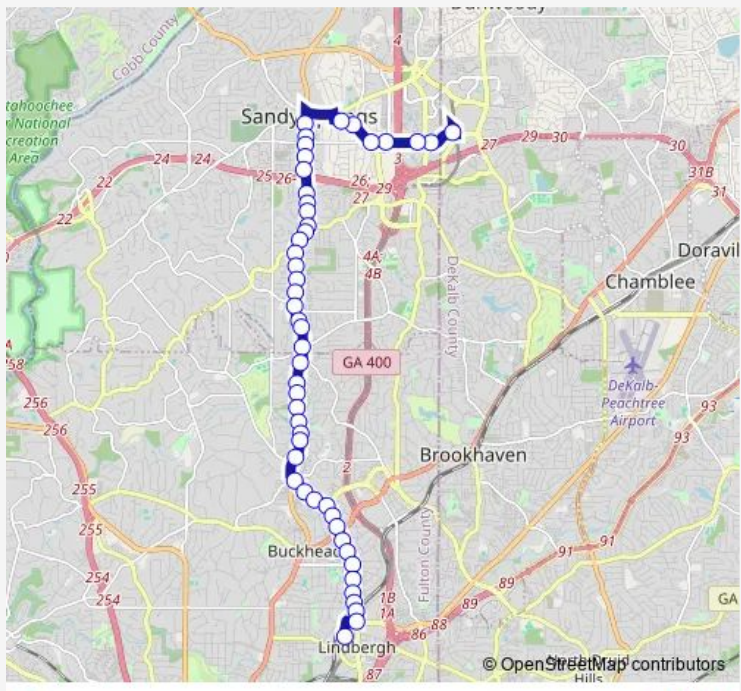

Bus 5 Piedmont Road / Sandy Springs

[Go to website](#)

Direction
 Dunwoody Station — Lindbergh Center Station - North Loop/Morosgo Dr
 49 stops
[Open route schedule](#)

- Dunwoody Station
- Hammond DR NE @ Peachtree Dunwoody Rd
- Hammond DR @ Concourse Pkwy
- Hammond DR NE @ Barfield RD Ne
- Hammond DR @ Glenridge Dr
- Johnson Ferry RD NE @ Glenridge DR Ne
- Johnson Ferry RD @ Kayron Dr
- Roswell RD NE @ Hilderbrand DR Ne
- Roswell RD NE @ Sandy Springs PL Ne
- Roswell RD NE @ Hammond DR Ne
- Roswell RD NE @ Cliftwood DR Ne
- Roswell RD NE @ Allen Rd
- Roswell RD NE @ Lake Placid DR Ne
- Roswell RD NE @ 5630
- Roswell RD NE @ 5600
- Roswell RD NE @ Glenridge DR Ne
- Roswell RD NE @ Stewart DR Ne
- Roswell RD NE @ Maryeanna Dr
- Roswell RD NE @ MT Paran RD Ne
- Roswell RD NE @ Osner DR Ne
- Roswell RD NE @ Hardeman Rd

Route schedule
 Dunwoody Station — Lindbergh Center Station - North Loop/Morosgo Dr

| | |
|-----------|---------------------------|
| Monday | 04:25-00:25 ⁺¹ |
| Tuesday | 04:25-00:25 ⁺¹ |
| Wednesday | 04:25-00:25 ⁺¹ |
| Thursday | 04:25-00:25 ⁺¹ |
| Friday | 04:25-00:25 ⁺¹ |
| Saturday | 05:25-00:25 ⁺¹ |
| Sunday | 05:25-00:25 ⁺¹ |

Route info
 Direction: Dunwoody Station
 Stops: 49
 Trip Duration: 0 hour 40 min

5 — Piedmont Road / Sandy Springs **BusMaps**

Roswell RD NE @ W Belle Isle RD Ne

Roswell RD NE @ Long Island DR Ne

Roswell RD NE @ Mystic Dr

Piedmont RD NE @ Miami CIR Ne

Piedmont RD NE @ Sidney Marcus Blvd Ne

Lindbergh Center Station - North Loop/Morosgo Dr

Direction

Lindbergh Center Station - North Loop/Morosgo Dr —
Dunwoody Station

51 stops

[Open route schedule](#)