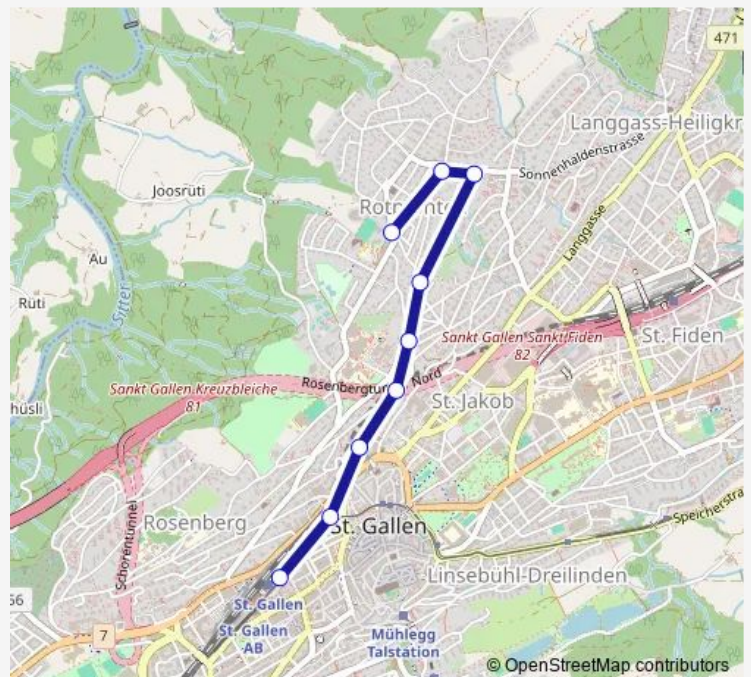

Route schedule

St. Gallen, Bahnhof — St. Gallen, Rotmonten

Monday —

Tuesday —

Wednesday —

Thursday 25:02⁺¹

Friday 25:02⁺¹

Saturday 25:02⁺¹

Sunday 25:02⁺¹

Route info

Direction: St. Gallen, Bahnhof

Stops: 10

Trip Duration: 0 hour 8 min

5 — B 5

Direction

St. Gallen, Rotmonten — St. Gallen, Bahnhof

9 stops

[Open route schedule](#)

St. Gallen, Rotmonten

St. Gallen, Sonne

St. Gallen, Sonnenhalde

St. Gallen, Obere Leimat

St. Gallen, Uni/Dufourstrasse

St. Gallen, Dierauerstrasse

Thursday 03:11-02:11⁺¹

Friday 03:11-02:11⁺¹

Saturday 03:11-02:11⁺¹

Sunday 03:11-02:11⁺¹

Route info

Direction: St. Gallen, Rotmonten

Stops: 9

Trip Duration: 0 hour 6 min