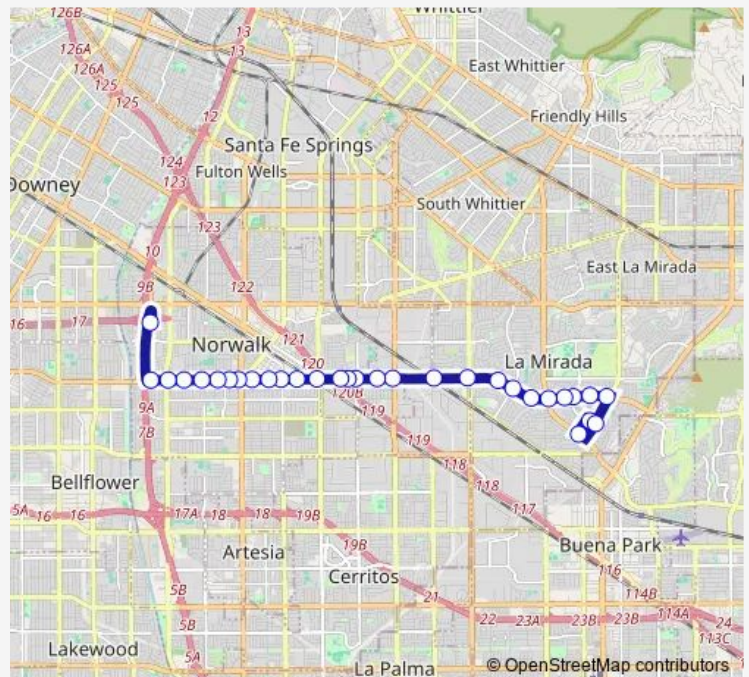

Rosecrans Avenue and Valley View Avenue

Rosecrans Avenue and Castellon Road S/W

Route schedule

C Line Station — Adelfa and Santa Gertrudes

Monday 04:45-19:00

Tuesday 04:45-19:00

Wednesday 04:45-19:00

Thursday 04:45-19:00

Friday 04:45-19:00

Saturday —

Sunday —

Route info

Direction: C Line Station

Stops: 28

Trip Duration: 0 hour 38 min

5 — C Line Station To/From La Mirada Via Ros

## Direction

Adelfa and Santa Gertrudes — C Line Station

31 stops

[Open route schedule](#)

Adelfa and Santa Gertrudes

La Mirada Boulevard and Ocaso Avenue S/E

Santa Gertrudes Avenue and Stanbrook Dri

Rosecrans Avenue and Santa Gertrudes Ave

## Route info

Direction: Adelfa and Santa Gertrudes

Stops: 31

Trip Duration: 0 hour 29 min

Ralph's

Rosecrans Avenue and Harvest Avenue N/E

Rosecrans Avenue and Elmcroft Avenue

Rosecrans Avenue and Studebaker Road N/E