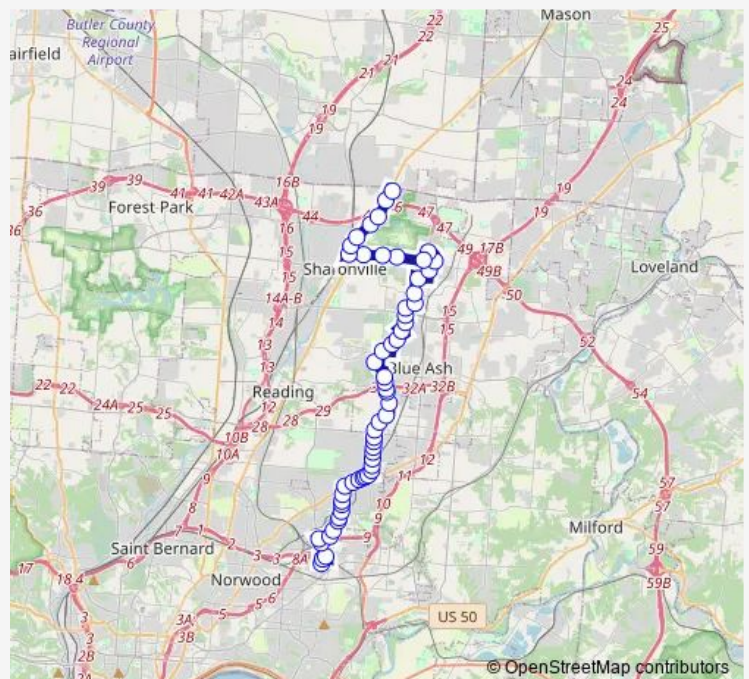

Plainfield RD & North St

Route schedule

Oakley Transit Center Shelter 4 — Sharonville Kroger

Monday 05:25-23:40

Tuesday 05:25-23:40

Wednesday 05:25-23:40

Thursday 05:25-23:40

Friday 05:25-23:40

Saturday 05:43-23:13

Sunday 05:43-23:13

Route info

Direction: Oakley Transit Center Shelter 4

Stops: 59

Trip Duration: 0 hour 55 min

5 — Blue Ash

Plainfield RD & Webster Ave

Plainfield RD & Landsdowne Ave

Plainfield RD & ST Johns Ter

Plainfield RD & Matson Ave

Plainfield RD & Schneck Ave

Plainfield RD & Linden Ave

Plainfield RD & Kugler Mill Rd

Plainfield RD 8568

Plainfield RD 8714

Thursday 05:27-23:43

Friday 05:27-23:43

Saturday 05:14-22:46

Sunday 05:14-22:46

Route info

Direction: Sharonville Kroger

Stops: 62

Trip Duration: 0 hour 55 min