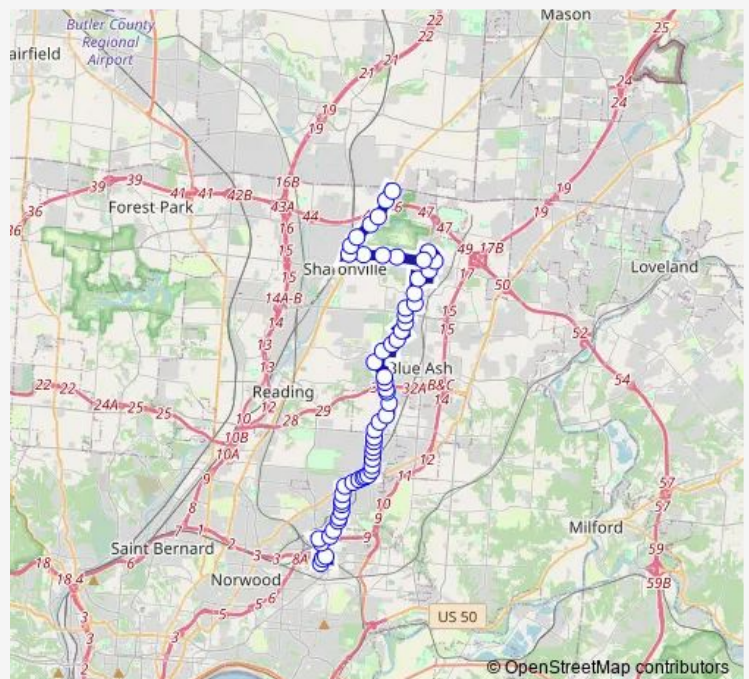

Plainfield RD & North St

Route schedule

Oakley Transit Center Shelter 1 — Sharonville Kroger

Monday	05:25-23:40
Tuesday	05:25-23:40
Wednesday	05:25-23:40
Thursday	05:25-23:40
Friday	05:25-23:40
Saturday	05:43-23:13
Sunday	05:43-23:13

Route info

Direction: Oakley Transit Center Shelter 1

Stops: 59

Trip Duration: 0 hour 53 min

5 — Blue Ash

Plainfield RD & Webster Ave

Plainfield RD & Landsdowne Ave

Plainfield RD & ST Johns Ter

Plainfield RD & Matson Ave

Plainfield RD & Schneck Ave

Plainfield RD & Linden Ave

Plainfield RD & Kugler Mill Rd

Plainfield RD 8568

Plainfield RD 8714

Plainfield RD & Rossplain Rd

Plainfield RD & Ronald Reagan Hwy

Sunday 05:14-22:46

Route info

Direction: Sharonville Kroger

Stops: 62

Trip Duration: 0 hour 54 min

UC Blue Ash

Plainfield RD & Georgetown Rd

Plainfield RD & Crossgate Sq