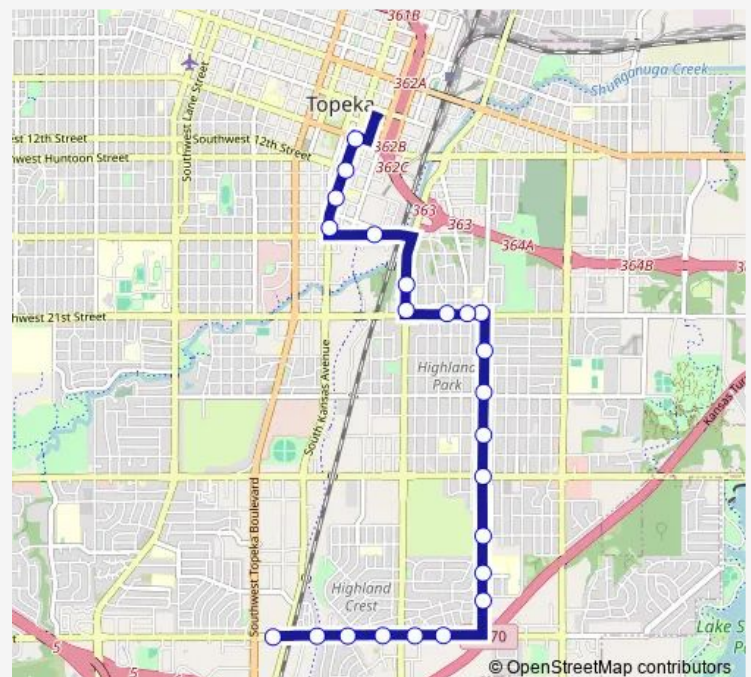

Thursday 05:48

Friday 05:48

Saturday —

Sunday —

Route info

Direction: 37th @ Kansas Eb

Stops: 23

Trip Duration: 0 hour 19 min