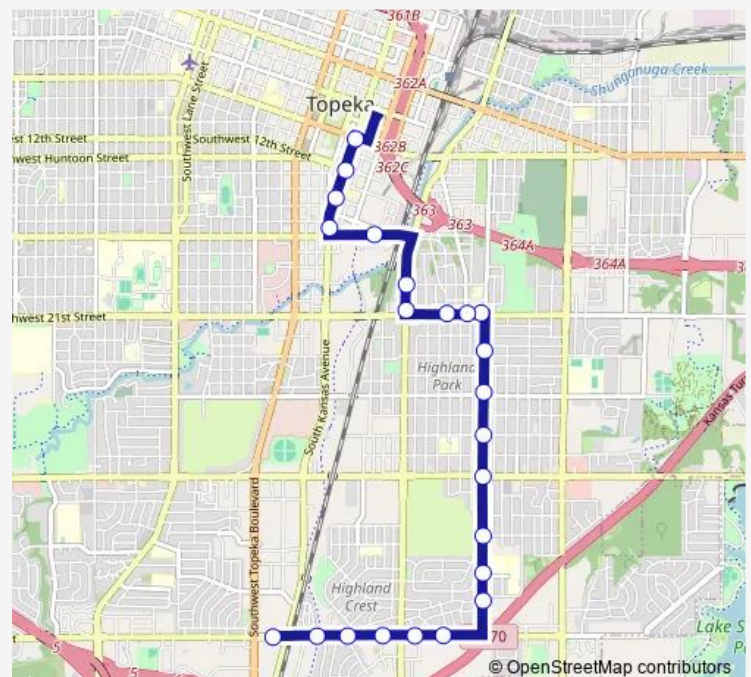

### Route schedule

37th @ Kansas Eb — Kansas @ 10th Nb

Monday 05:48

Tuesday 05:48

Wednesday 05:48

Thursday 05:48

Friday 05:48

Saturday —

### Route info

Direction: 37th @ Kansas Eb

Stops: 23

Trip Duration: 0 hour 19 min

5 — #5 Indiana to Downtown

BusMaps

Kansas @ 12th Nb

Kansas @ 10th Nb