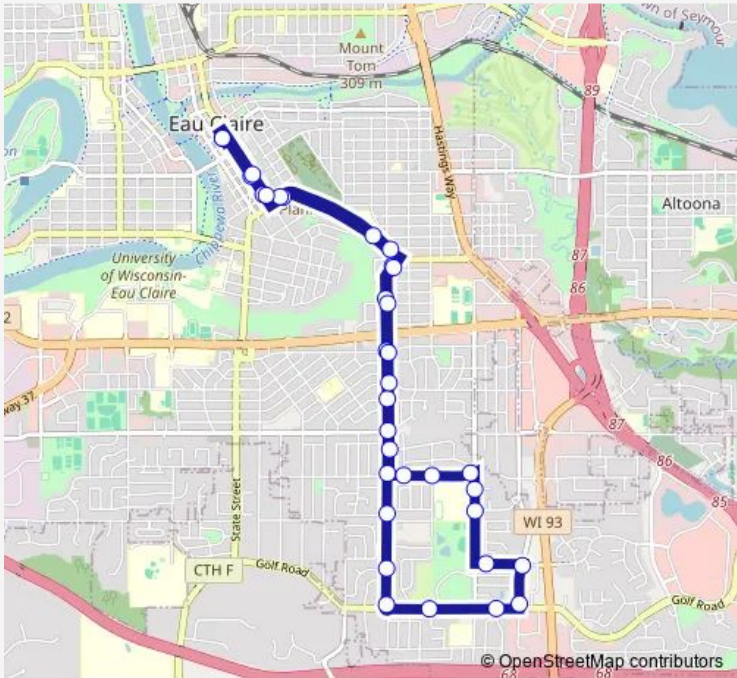

## Bus 5 Rudolph Road

[Go to website](#)

**Direction**  
 Transfer Center — Transfer Center

34 stops

[Open route schedule](#)

- Transfer Center
- Farwell and Earl
- Farwell and Marston
- Washington and S Dewey
- Harding and Lee
- Rudolph and Goff
- Rudolph and Benton
- Rudolph and E Lexington
- Rudolph and Webster
- Rudolph and E Hamilton
- Rudolph and Mitcher
- Rudolph and Jensen
- Rudolph and Dogwood
- Rudolph and Golf
- Golf and Clover
- Golf and Kappus
- London and Golf
- London and Damon
- Damon and Boardwalk
- Fairfax and Sessions
- Fairfax and Ridgeview

Route schedule  
 Transfer Center — Transfer Center

Monday	06:16-21:16
Tuesday	06:16-21:16
Wednesday	06:16-21:16
Thursday	06:16-21:16
Friday	06:16-21:16
Saturday	08:16-17:16
Sunday	—

Route info

Direction: Transfer Center

Stops: 34

Trip Duration: 0 hour 23 min

5 — Rudolph Road BusMaps

Mitcher and Fairfax

Mitcher and Hester

Mitcher and Fear

Rudolph and Lehman

Rudolph and Skeels

The schedule is provided in the local timezone. Times with "(+1)" indicate departures on the next day.

PDF file created on 2025-01-16

2024 BusMaps.com - All Rights Reserved