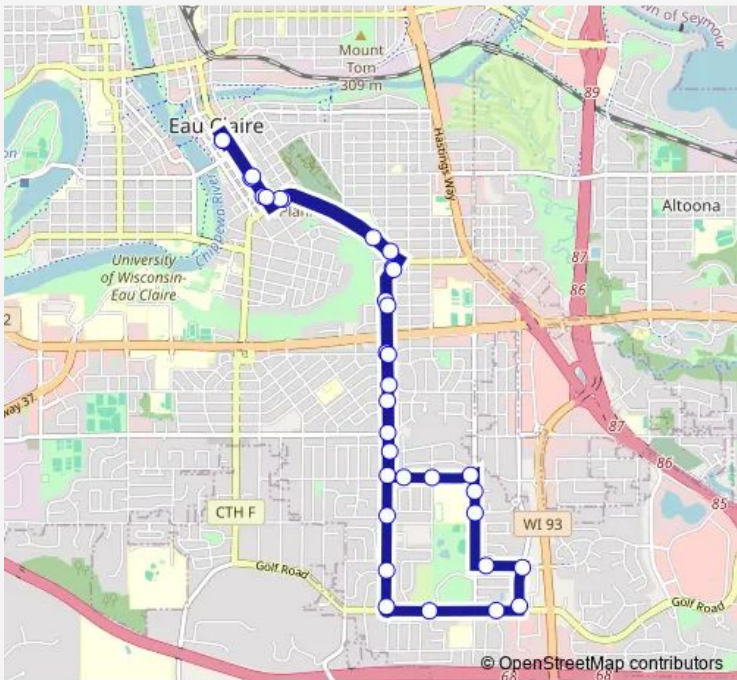

## Bus 5 Rudolph Road

[Go to website](#)

**Direction**  
 Transfer Center — Transfer Center

34 stops

[Open route schedule](#)

- Transfer Center
- Farwell and Earl
- Farwell and Marston
- Washington and S Dewey
- Harding and Lee
- Rudolph and Goff
- Rudolph and Benton
- Rudolph and E Lexington
- Rudolph and Webster
- Rudolph and E Hamilton
- Rudolph and Mitcher
- Rudolph and Jensen
- Rudolph and Dogwood
- Rudolph and Golf
- Golf and Clover
- Golf and Kappus
- London and Golf
- London and Damon
- Damon and Boardwalk
- Fairfax and Sessions
- Fairfax and Ridgeview

Route schedule  
 Transfer Center — Transfer Center

|           |             |
|-----------|-------------|
| Monday    | 06:16-21:16 |
| Tuesday   | 06:16-21:16 |
| Wednesday | 06:16-21:16 |
| Thursday  | 06:16-21:16 |
| Friday    | 06:16-21:16 |
| Saturday  | 08:16-17:16 |
| Sunday    | —           |

Route info

Direction: Transfer Center

Stops: 34

Trip Duration: 0 hour 23 min

5 — Rudolph Road BusMaps

Mitcher and Fairfax

Mitcher and Hester

Mitcher and Fear

Farwell and Earl

Transfer Center

5 Bus time schedules and route maps are available in an offline PDF at [busmaps.com](https://busmaps.com). Use the [busmaps.com](https://busmaps.com) website to see live bus times, train schedule or subway schedule, and step-by-step directions for all public transit in Eau Claire