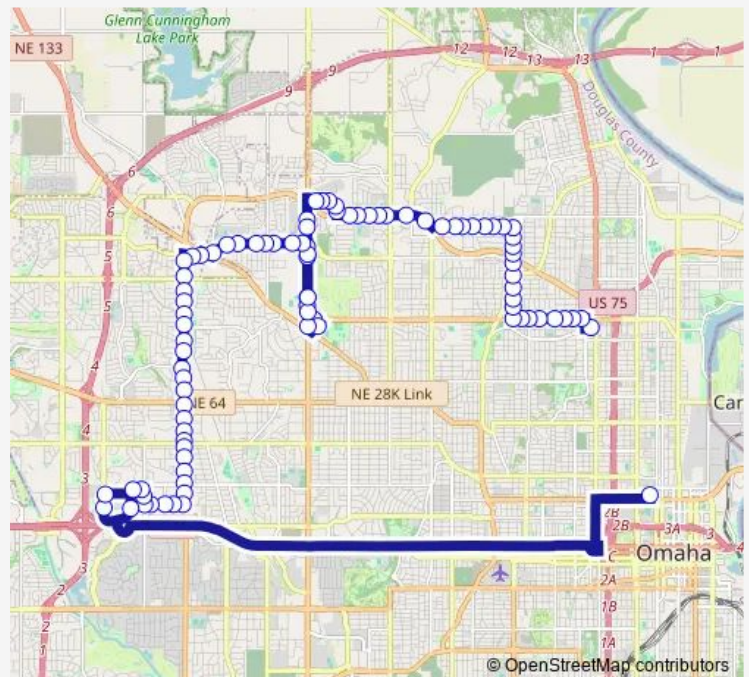

Direction

Westroads TC Bay 5 — 22nd & Cuming Ne

85 stops

[Open route schedule](#)

- Westroads TC Bay 5
- 97th Plz & Nicholas Sw
- 96th & Nicholas Sw
- 96th & Access Rd (Cuming) Nw
- 95th Plz & Burt Sw
- 93rd & Burt Sw
- 91st Plz & Burt Se
- 90th & Burt Ne
- 90th & Western Ave Se
- 90th & Charles Se
- 90th & Franklin Se
- 90th & Decatur Ne
- 90th & Blondo Se
- 90th & Grant Ne
- 90th & Ohio/Lake Se
- 90th & Miami Se
- 90th at Maple Se
- 90th & Shopping Center Exit Se
- 90th & Bedford Se
- 90th & Maplewood Blvd Se
- 90th & Spaulding Se

Route schedule

Westroads TC Bay 5 — 22nd & Cuming Ne

Monday	17:45
Tuesday	17:45
Wednesday	17:45
Thursday	17:45
Friday	17:45
Saturday	17:45
Sunday	—

Route info

Direction: Westroads TC Bay 5

Stops: 85

Trip Duration: 1 hour 5 min

90th & Sprague Se

90th & Boyd/Taylor Se

90th & Tomahawk Blvd Ne

90th & Larimore Ave Se

90th & Browne Ne

90th & Fort Ne

90th & Plaza Northt Se

89th & Military Rd Sw

Blair High Rd & Military Rd Sw

Crown Point & Wenninghoff Rd Sw

Crown Point & NW High W Entrance Se

Crown Point & NW High E Entrance Sw

79th & Crown Point Ave Sw

77th & Crown Point Se

74th Ct & Crown Point Ave Se