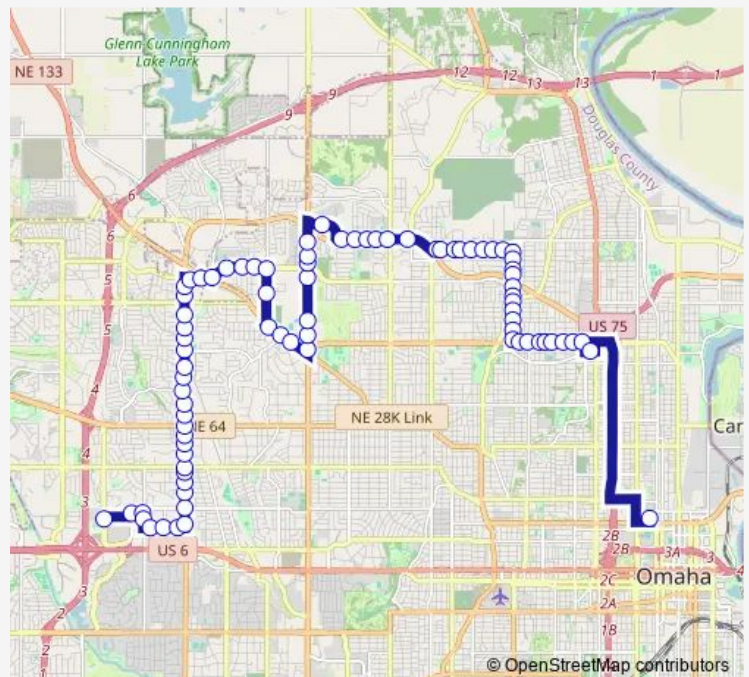

42nd & Curtis Ave Se

44th & Curtis Ave Ne

45th & Curtis Ave Ne

Route schedule

22 & Cuming St Nw — Westroads TC Bay 3

Monday 05:38-16:45

Tuesday 05:38-16:45

Wednesday 05:38-16:45

Thursday 05:38-16:45

Friday 05:38-16:45

Saturday 05:38-16:45

Sunday —

Route info

Direction: 22 & Cuming St Nw

Stops: 88

Trip Duration: 1 hour 4 min

5 — 90th Street

46th Ave & Curtis Ave Ne

48th & Curtis Ave Ne

49th & Curtis Ave Ne

49th Ave & Curtis Ave Ne

51st & Curtis Ave Ne

53rd & Sorensen Pkwy Nw

56th & Sorensen Pkwy Nw

Newport Ave & Immanuel Hospital Nw

Entrance A & Newport Ave Ne

72nd & Redick Plz Sw

72nd & Crown Point Center Sb

72nd & Crown Point Ave Sw

72nd & Hartman Ave Nw

72nd & Marian High Rd Nw

72nd & Home Depot Exit Sw