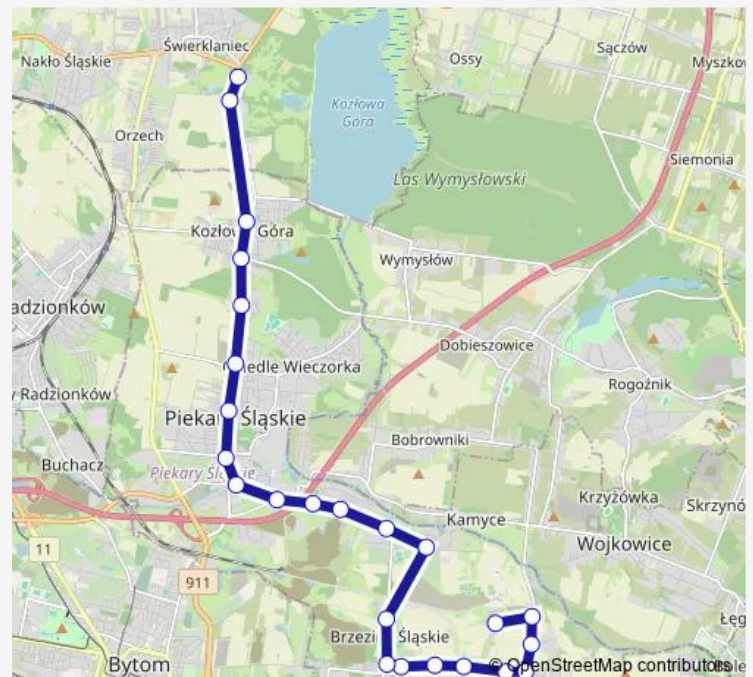

Direction

Dołki Kaplica — Świerklaniec Park

24 stops

[Open route schedule](#)

Dołki Kaplica

Dołki Szybowa [nż]

Dąbrówka Wielka Megaset [nż]

Dąbrówka Wielka Skrzyżowanie

Dąbrówka Wielka

Dąbrówka Wielka Przychodnia Zdrowia

Dąbrówka Wielka Przyjaźni [nż]

Brzeziny Śląskie Dom Kultury [nż]

Brzeziny Śląskie

Brzeziny Śląskie Bednorza [nż]

Osiedle Powstańców

Kamień

Brzozowice

Brzozowice Reymonta [nż]

Szarlej Osiedle Sowińskiego

Szarlej Wyszyńskiego

Szarlej Poczta

Piekary Bazylika

Piekary Dwór

Piekary Lipka

Kozłowa Góra Tarnogórska

Route schedule

Dołki Kaplica — Świerklaniec Park

Monday 23:43

Tuesday 23:43

Wednesday 23:43

Thursday 23:43

Friday 23:43

Saturday —

Sunday —

Route info

Direction: Dołki Kaplica

Stops: 24

Trip Duration: 0 hour 34 min