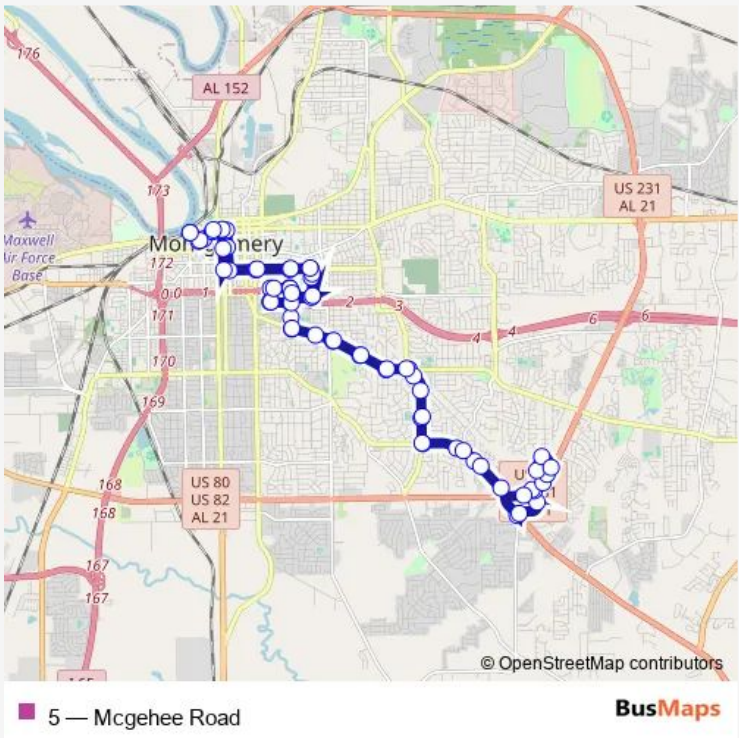

Bus 5 Mcgehee Road

[Go to website](#)

Direction
 Intermodal Transfer Center — Intermodal Transfer Center
 68 stops
[Open route schedule](#)

- Intermodal Transfer Center
- Molton & Bibb
- Bibb & Lee
- Bibb & Coosa
- Madison & Lawrence
- Lawrence & Washington
- High & Lawrence
- High & Union
- Highland & Hall
- Highland & Forest
- Forest & Lake
- Jackson Hospital
- Jackson Hospital @ Glenn Palmer & Forest
- Glenn Palmer & Hall
- Hutchinson & Hall
- Jackson & Hutchinson
- Jackson & University
- University & Harris
- Harris & University
- Carter Hill & Harris
- Carter Hill & College

Route schedule
 Intermodal Transfer Center — Intermodal Transfer Center

Monday	05:30-20:30
Tuesday	05:30-20:30
Wednesday	05:30-20:30
Thursday	05:30-20:30
Friday	05:30-20:30
Saturday	07:30-18:00
Sunday	—

Route info
 Direction: Intermodal Transfer Center
 Stops: 68
 Trip Duration: 1 hour 30 min

Carter Hill & West

Carter Hill & Rosemont Pl.

Carter Hill & Robinson Hill

Carter Hill @ Vaughn

Carter Hill & Canterbury

Bibb & Molton

Intermodal Transfer Center

5 Bus time schedules and route maps are available in an offline PDF at busmaps.com. Use the busmaps.com website to see live bus times, train schedule or subway schedule, and step-by-step directions for all public transit in Montgomery