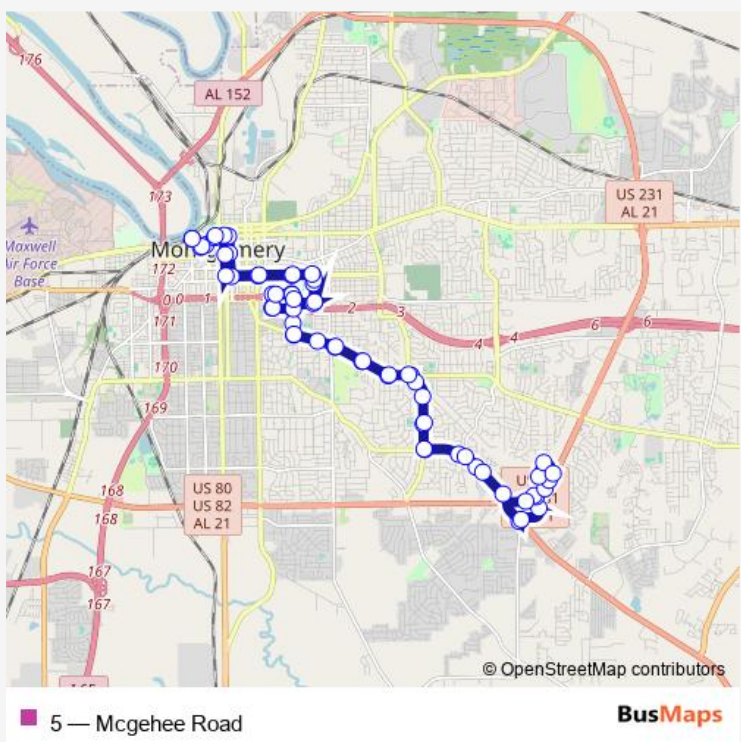

Bus 5 Mcgehee Road

[Go to website](#)

Direction
 Intermodal Transfer Center — Intermodal Transfer Center
 68 stops
[Open route schedule](#)

- Intermodal Transfer Center
- Molton & Bibb
- Bibb & Lee
- Bibb & Coosa
- Madison & Lawrence
- Lawrence & Washington
- High & Lawrence
- High & Union
- Highland & Hall
- Highland & Forest
- Forest & Lake
- Jackson Hospital
- Jackson Hospital @ Glenn Palmer & Forest
- Glenn Palmer & Hall
- Hutchinson & Hall
- Jackson & Hutchinson
- Jackson & University
- University & Harris
- Harris & University
- Carter Hill & Harris
- Carter Hill & College

Route schedule
 Intermodal Transfer Center — Intermodal Transfer Center

Monday	05:30-20:30
Tuesday	05:30-20:30
Wednesday	05:30-20:30
Thursday	05:30-20:30
Friday	05:30-20:30
Saturday	07:30-18:00
Sunday	—

Route info
 Direction: Intermodal Transfer Center
 Stops: 68
 Trip Duration: 1 hour 30 min

Carter Hill & West

Carter Hill & Rosemont Pl.

Carter Hill & Robinson Hill

Carter Hill @ Vaughn

Carter Hill & Canterbury

Bibb & Molton

Intermodal Transfer Center

5 Bus time schedules and route maps are available in an offline PDF at busmaps.com. Use the busmaps.com website to see live bus times, train schedule or subway schedule, and step-by-step directions for all public transit in Montgomery