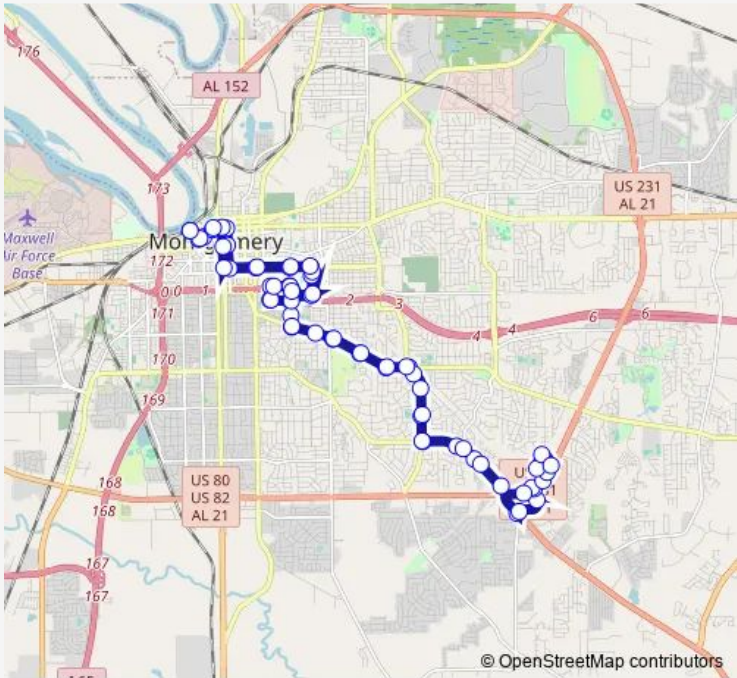

## Bus 5 Mcgehee Road

[Go to website](#)

**Direction**  
 Intermodal Transfer Center — Intermodal Transfer Center  
 68 stops  
[Open route schedule](#)

- Intermodal Transfer Center
- Molton & Bibb
- Bibb & Lee
- Bibb & Coosa
- Madison & Lawrence
- Lawrence & Washington
- High & Lawrence
- High & Union
- Highland & Hall
- Highland & Forest
- Forest & Lake
- Jackson Hospital
- Jackson Hospital @ Glenn Palmer & Forest
- Glenn Palmer & Hall
- Hutchinson & Hall
- Jackson & Hutchinson
- Jackson & University
- University & Harris
- Harris & University
- Carter Hill & Harris
- Carter Hill & College

Route schedule  
 Intermodal Transfer Center — Intermodal Transfer Center

Monday	05:30-20:30
Tuesday	05:30-20:30
Wednesday	05:30-20:30
Thursday	05:30-20:30
Friday	05:30-20:30
Saturday	07:30-18:00
Sunday	—

Route info  
 Direction: Intermodal Transfer Center  
 Stops: 68  
 Trip Duration: 1 hour 30 min

5 — Mcgehee Road **BusMaps**

Carter Hill & West

Carter Hill & Rosemont Pl.

Carter Hill & Robinson Hill

Carter Hill @ Vaughn

Wal-Mart (On Christine Elizabeth Curv)

Eastern Blvd and Christine Elizabeth Curve

Christine Elizabeth & US 80 Service

Eastern & Richard

Eastern Blvd. and Calmar Dr.

Executive Park & Eastern

Fairlane & Executive Park