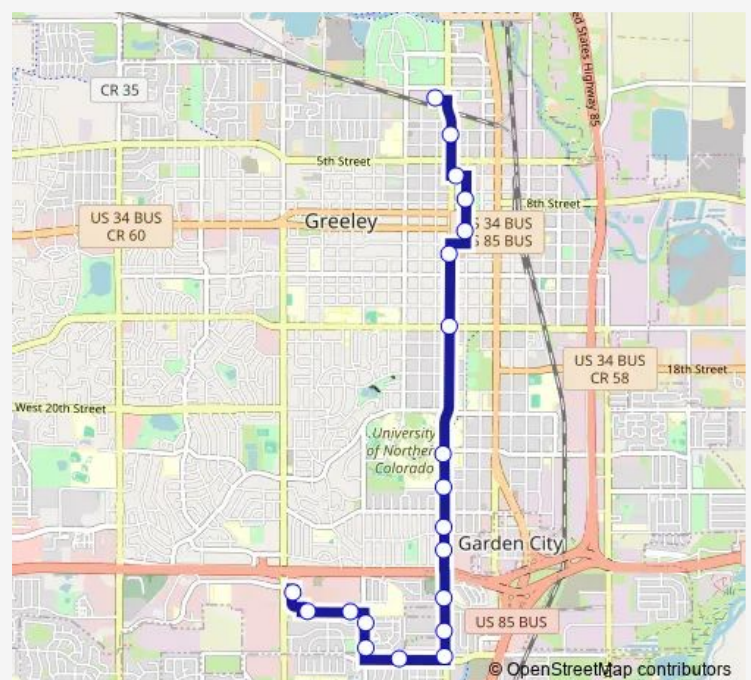

17th Ave @ 30th Street Rd - Northbound

30th St @ Greeley Senior Housing - Westbound

30th St @ Greeley Mall - Westbound

Greeley Mall Transfer Center

Route schedule

Greeley Evans Regional Transportation Center — Greeley Mall Transfer Center

Monday 06:15-18:35

Tuesday 06:15-18:35

Wednesday 06:15-18:35

Thursday 06:15-18:35

Friday 06:15-18:35

Saturday 07:05-17:05

Sunday —

Route info

Direction: Greeley Evans Regional Transportation Center

Stops: 20

Trip Duration: 0 hour 18 min

Direction

Greeley Evans Regional Transportation Center — Greeley Mall Transfer Center

23 stops

[Open route schedule](#)

Greeley Evans Regional Transportation Center

11th Ave @ 3rd St - Southbound

6th St @ 11th Ave - Eastbound

10th Ave @ 8th St - Southbound

10th Ave @ 10th St - Southbound

10th Ave @ 13th St - Southbound

10th Ave @ 15th St - Southbound