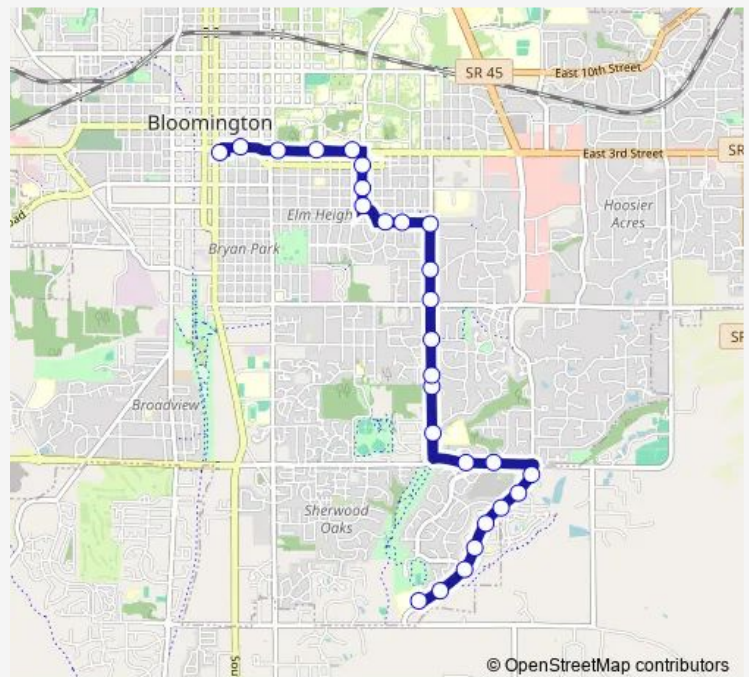

Eagleson & 2nd

### Route schedule

Jackson Creek Ms — Transit Center

Monday 07:10-20:10

Tuesday 07:10-20:10

Wednesday 07:10-20:10

Thursday 07:10-20:10

Friday 07:10-20:10

Saturday 08:10-18:10

### Route info

Direction: Jackson Creek Ms

Stops: 27

Trip Duration: 0 hour 20 min

© OpenStreetMap contributors

5 — Sare Road

Eagleson & Atwater

3rd & Eagleson

3rd St @ IU Biology

3rd St & Indiana Ave

3rd St and Grant St (Inbound-Westbound)

Transit Center