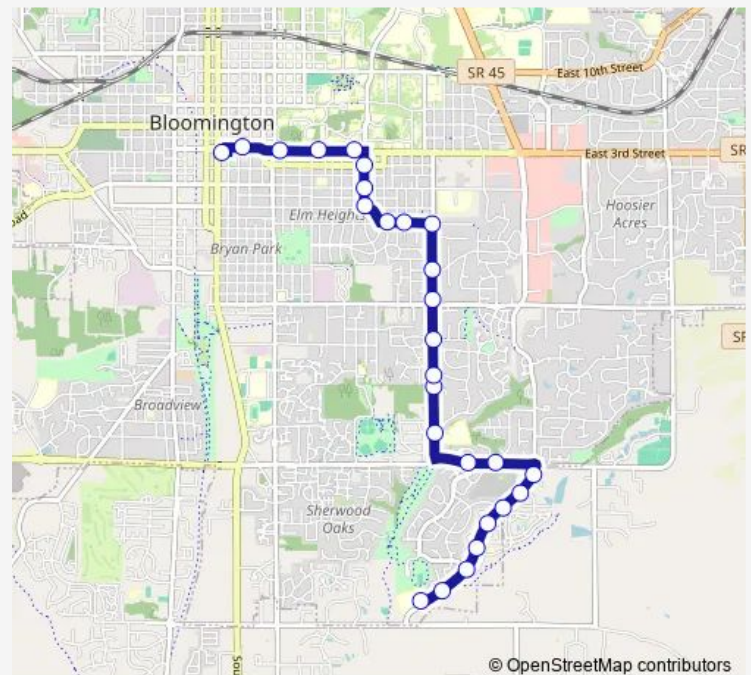

Eagleson & 2nd

### Route schedule

Jackson Creek Ms — Transit Center

Monday 07:10-20:10

Tuesday 07:10-20:10

Wednesday 07:10-20:10

Thursday 07:10-20:10

Friday 07:10-20:10

Saturday 08:10-18:10

### Route info

Direction: Jackson Creek Ms

Stops: 27

Trip Duration: 0 hour 20 min

© OpenStreetMap contributors

5 — Sare Road

Eagleson & Atwater

3rd & Eagleson

3rd St @ IU Biology

3rd St & Indiana Ave

3rd St and Grant St (Inbound-Westbound)

Transit Center