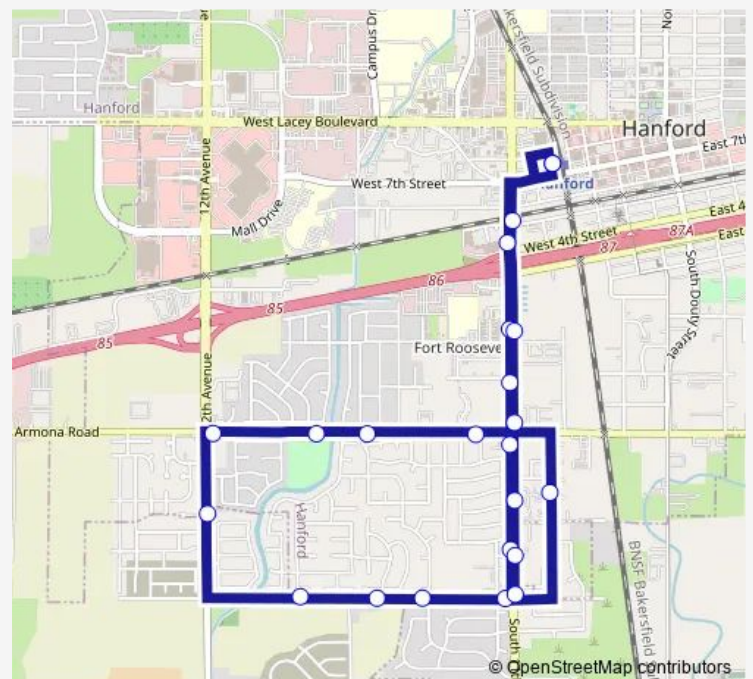

Bus 5 Pink Line

[Go to website](#)

Direction

Kart Transfer Center — Kart Transfer Center

23 stops

[Open route schedule](#)

Kart Transfer Center

11th @ Cost Less

11th @ Amberwood Apartments

11th & Hanford Armona Road

11th & Davis

Route schedule

Kart Transfer Center — Kart Transfer Center

Monday 06:30-19:30

Tuesday 06:30-19:30

Wednesday 06:30-19:30

Thursday 06:30-19:30

Friday 06:30-19:30

Saturday 09:30-16:30

Sunday —

Route info

Direction: Kart Transfer Center

Stops: 23

Trip Duration: 0 hour 30 min

5 — Pink Line

11th across Cost Less

Kart Transfer Center

5 Bus time schedules and route maps are available in an offline PDF at busmaps.com. Use the busmaps.com website to see live bus times, train schedule or subway schedule, and step-by-step directions for all public transit in Hanford