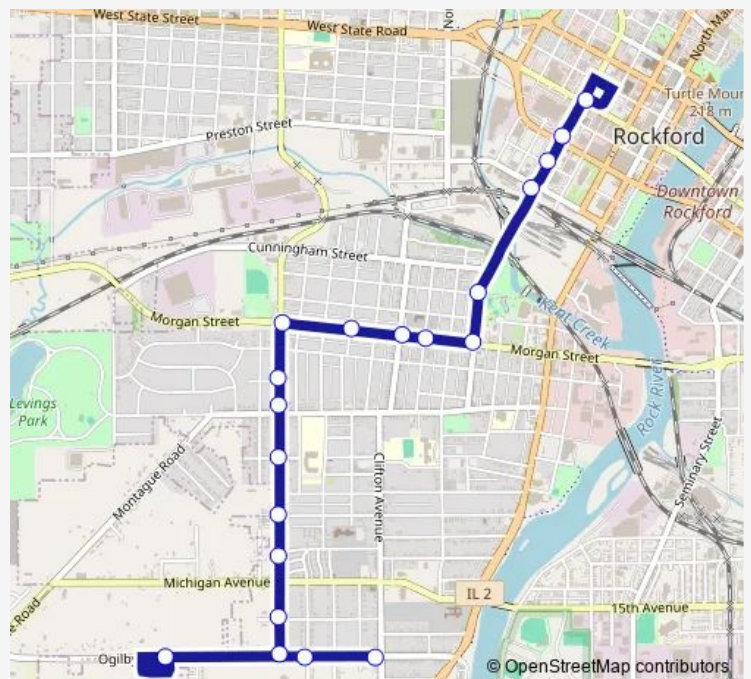

Bus 5 Clifton

[Go to website](#)

Direction

Downtown Transfer Center Berth B — Ogilby
Clifton-SWC-Inbound

20 stops

[Open route schedule](#)

Downtown Transfer Center Berth B

Winnebago Chestnut-NWC-Outbound

Ogilby Clover-SWC-Inbound

Ogilby Clifton-SWC-Inbound

Route schedule

Downtown Transfer Center Berth B — Ogilby
Clifton-SWC-Inbound

Monday	—
Tuesday	—
Wednesday	—
Thursday	—
Friday	—
Saturday	06:45-17:45
Sunday	05:45-17:45

Route info

Direction: Downtown Transfer Center Berth B

Stops: 20

Trip Duration: 0 hour 15 min

5 — Clifton

Direction

Ogilby Clifton-SWC-Inbound — Downtown Transfer Center Berth B

13 stops

Monday —

Tuesday —

Wednesday —

Thursday —

Friday —

Saturday 07:00-18:00

Sunday 06:00-18:00

Route info