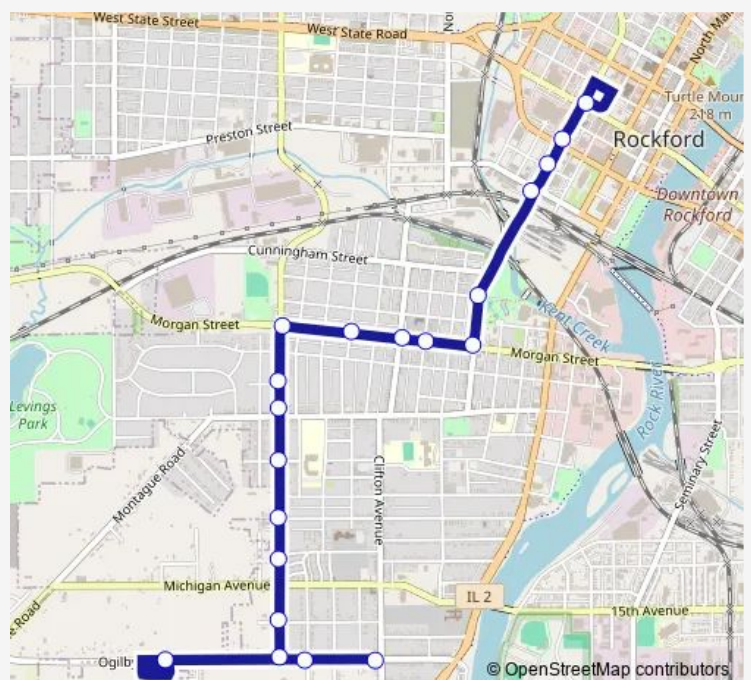

Bus 5 Clifton

[Go to website](#)

Direction

Downtown Transfer Center Berth B — Ogilby
Clifton-SWC-Inbound

20 stops

[Open route schedule](#)

Downtown Transfer Center Berth B

Winnebago Chestnut-NWC-Outbound

Ogilby Clover-SWC-Inbound

Ogilby Clifton-SWC-Inbound

Route schedule

Downtown Transfer Center Berth B — Ogilby
Clifton-SWC-Inbound

Monday	—
Tuesday	—
Wednesday	—
Thursday	—
Friday	—
Saturday	06:45-17:45
Sunday	05:45-17:45

Route info

Direction: Downtown Transfer Center Berth B

Stops: 20

Trip Duration: 0 hour 15 min

5 — Clifton

Direction

Ogilby Clifton-SWC-Inbound — Downtown Transfer Center Berth B

13 stops

Monday —

Tuesday —

Wednesday —

Thursday —

Friday —

Saturday 07:00-18:00

Sunday 06:00-18:00

Route info