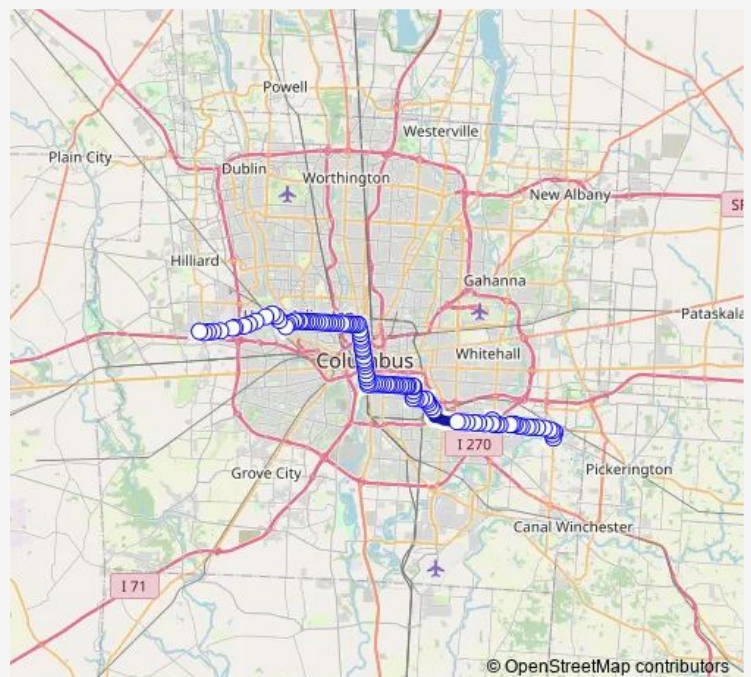

S Hamilton RD & Refugee Rd

Refugee RD & Eastland Mall

Refugee RD & OLD Courtright Rd

Route schedule

Gender Road Towne Centre — N Murray Hill RD & Beacon Hill Rd

Monday 05:35-21:37

Tuesday 05:35-21:37

Wednesday 05:35-21:37

Thursday 05:35-21:37

Friday 05:35-21:37

Saturday 05:41-20:43

Sunday 04:29-20:31

Route info

Direction: Gender Road Towne Centre

Stops: 112

Trip Duration: 1 hour 43 min

5 — W 5TH AVE/Refugee

Refugee RD & Courtright Rd

Refugee RD & Weyburn Rd

Refugee RD & Schwartz Rd

Refugee RD & Winchester Pike

Alum Creek DR & Winslow Dr

Alum Creek DR & Corvair Blvd

1900 Alum Creek Dr

E Whittier ST & Seymour Ave

E Whittier ST & Lilley Ave

E Whittier ST & Ellsworth Ave

E Whittier ST & Lockbourne Rd

E Whittier ST & Linwood Ave

E Whittier ST & Oakwood Ave

E Whittier ST & S Ohio Ave

E Whittier ST & Gilbert St