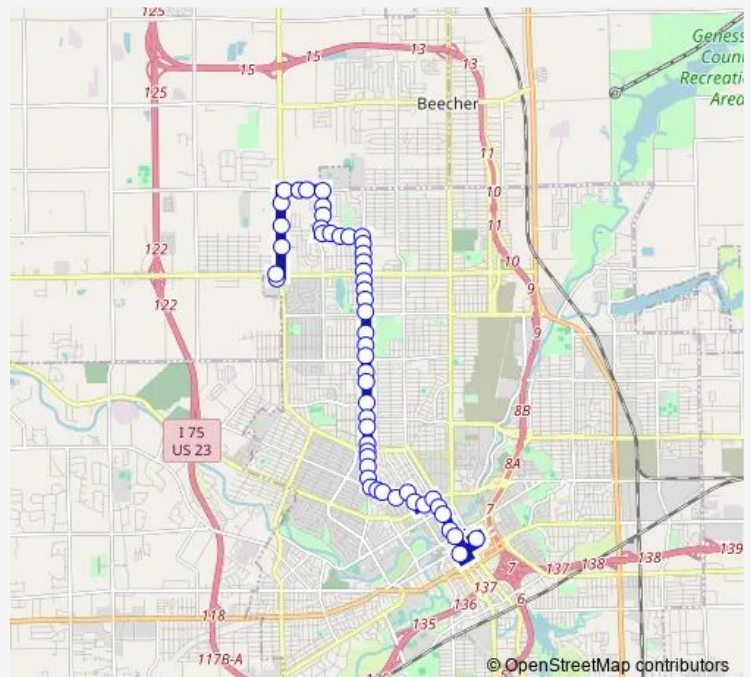

### Route schedule

Hallwood Plaza — MTA Transit Center

Monday 06:30-23:00

Tuesday 06:30-23:00

Wednesday 06:30-23:00

Thursday 06:30-23:00

Friday 06:30-23:00

Saturday 07:00-23:00

### Route info

Direction: Hallwood Plaza

Stops: 52

Trip Duration: 0 hour 18 min

5 — Dupont

BusMaps

Dupont at Marengo

Dupont at Baltimore

## Route info

Direction: MTA Transit Center

Stops: 54

Trip Duration: 0 hour 25 min

Dupont at Pasadena

Dupont at Sonny

Dupont at Myrtle

Dupont at Stewart