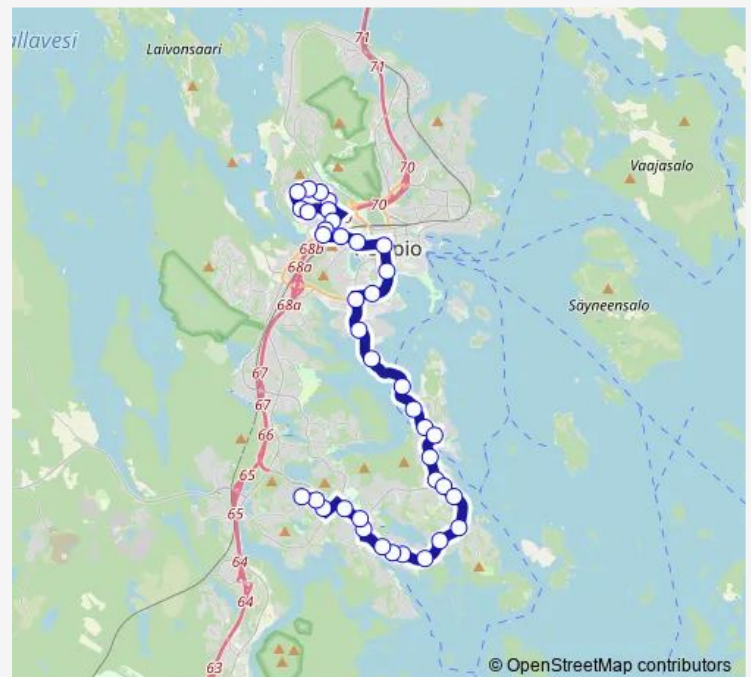

Thursday 05:27-23:27

Friday 05:27-01:57⁺¹

Saturday 03:15-01:57⁺¹

Sunday 03:15-22:47

Route info

Direction: Puijonlaakso P

Stops: 38

Trip Duration: 0 hour 46 min