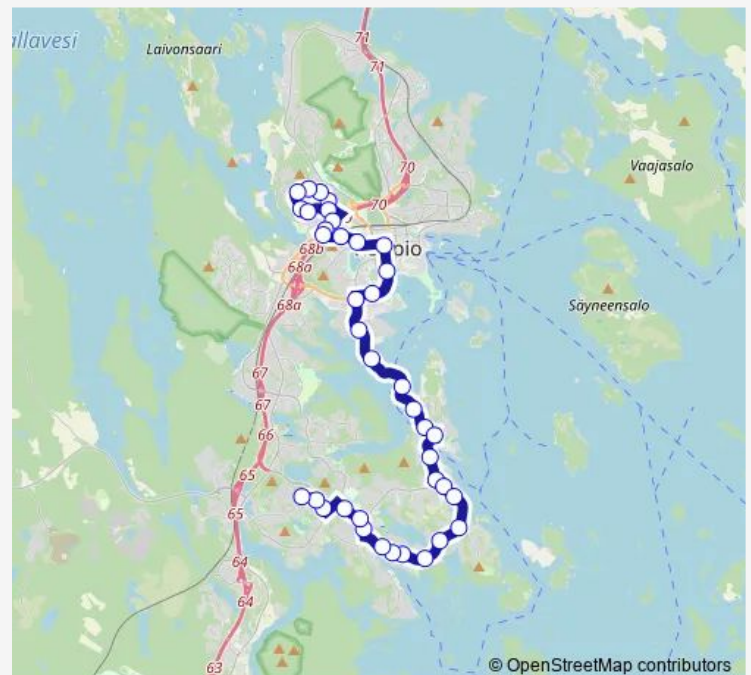

Thursday 05:27-23:27

Friday 05:27-00:57⁺¹

Saturday 03:15-01:57⁺¹

Sunday 07:47-22:47

Route info

Direction: Puijonlaakso P

Stops: 38

Trip Duration: 0 hour 45 min