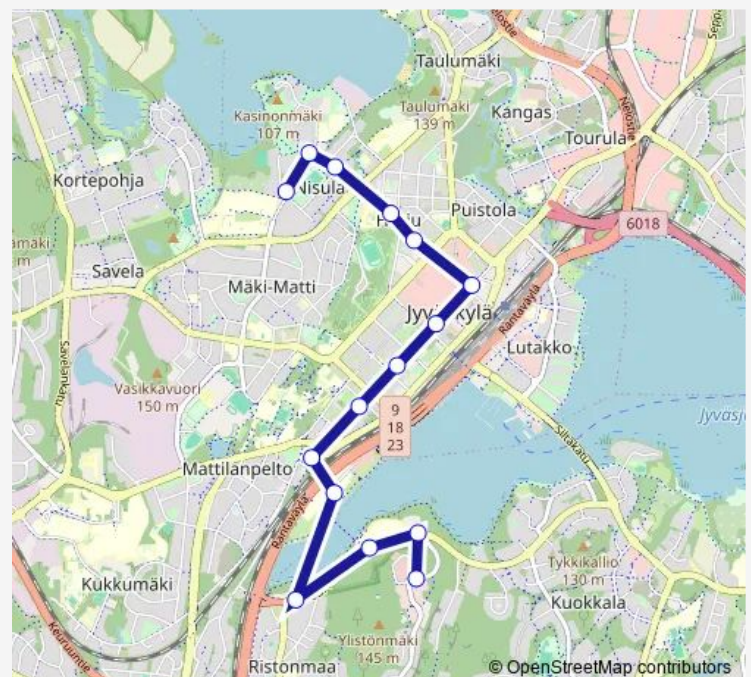

### Route schedule

Ammattikoulu 1 — Ylistönmäki 1

Monday 06:35-17:50

Tuesday 06:35-17:50

Wednesday 06:35-17:50

Thursday 06:35-17:50

Friday 06:35-17:50

Saturday —

### Route info

Direction: Ammattikoulu 1

Stops: 15

Trip Duration: 0 hour 16 min

5 — Viitaniemi-Ylistönmäki

BusMaps