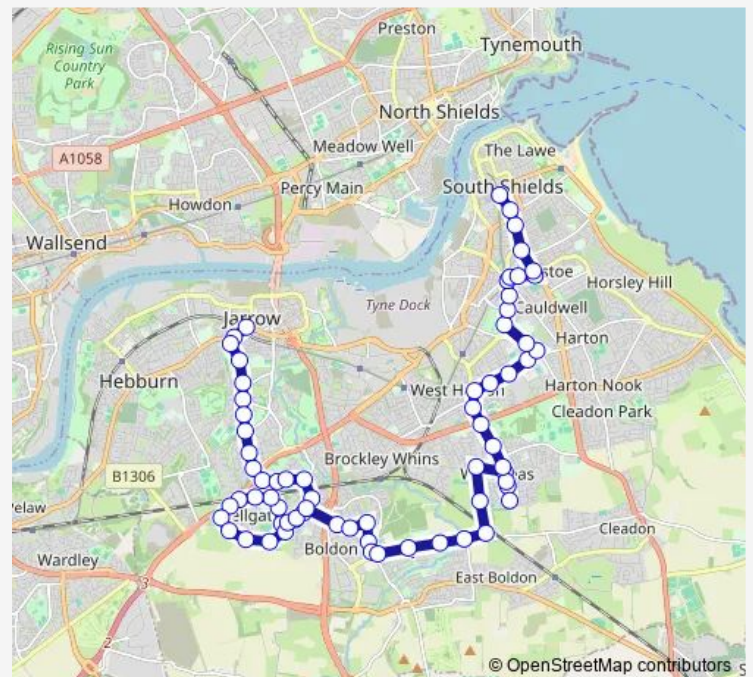

South Tyneside Hospital

Harton Lane-Blyth Court

Harton Lane - Loudon Street

Route schedule

Interchange — Jarrow Bus Station

Monday 07:00-23:18

Tuesday 07:00-23:18

Wednesday 07:00-23:18

Thursday 07:00-23:18

Friday 07:00-23:18

Saturday 07:59-23:18

Sunday 08:28-23:18

Route info

Direction: Interchange

Stops: 69

Trip Duration: 0 hour 56 min

5 — Jarrow - South Shields

Boldon Lane

Whiteleas Way-John Reid Road

Whiteleas

Whiteleas Way-Hogarth Road

Whiteleas Way-Sutherland Court

Whiteleas Way-School

Whiteleas Shops

Direction: Jarrow Bus Station

Stops: 69

Trip Duration: 0 hour 49 min

Durham Drive-Norwich Way

Durham Drive-Bristol Way

Durham Drive-Limecroft

Fellgate Avenue-Fieldway

Fellgate Avenue-School