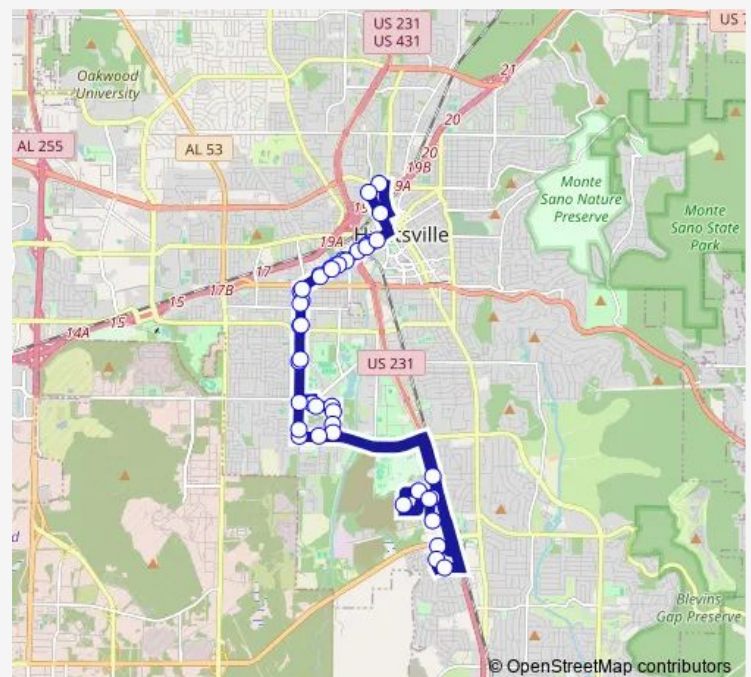

Clinton across from Post Office

Clinton at Parkway Access

Clinton at Cemetery Sb

Clinton at Seminole Sb

Clinton Avenue Grocery

Clinton at Lowery

Triana at 6th Ave Sb

Triana at 8th St Sw

Lockheed Martin Entrance

Golf Rd at Chris Dr. - Mhc

High Ridge by the store

Route schedule

New Transit Center North Exit — New Transit Center South Exit

Monday 05:00-20:00

Tuesday 05:00-20:00

Wednesday 05:00-20:00

Thursday 05:00-20:00

Friday 05:00-20:00

Saturday 07:00-18:00

Sunday —

Route info

Direction: New Transit Center North Exit

Stops: 43

Trip Duration: 0 hour 54 min

Johnson at Triana

Triana at Village Dr

Triana at Drake

Triana at 8th

Triana at Ivy Nb

Walgreens

Triana at 6th Ave Nb

Clinton at 4th