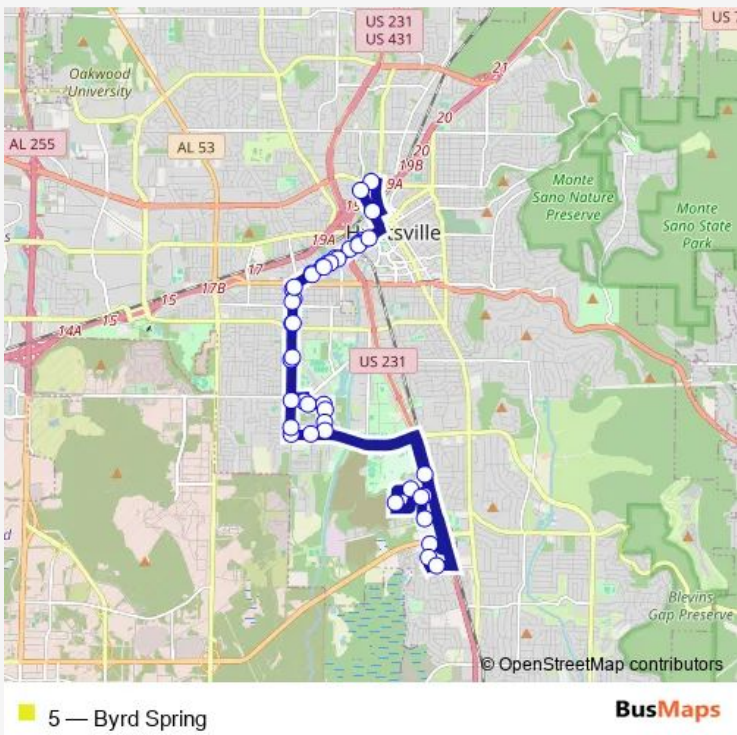

Bus 5 Byrd Spring

[Go to website](#)

Direction
 New Transit Center North Exit — New Transit Center South Exit

43 stops

[Open route schedule](#)

- New Transit Center North Exit
- Clinton at Pollard
- Clinton across from Post Office
- Clinton at Parkway Access
- Clinton at Cemetery Sb
- Clinton at Seminole Sb
- Clinton Avenue Grocery
- Clinton at Lowery
- Triana at 6th Ave Sb
- Triana at 8th St Sw
- Across from Walgreens
- Triana at Ivy Sb
- Cobb Rd at Villa Madrid
- Hood at Windchase
- Hood at Knight
- Knight at Knight Rd Apartments
- Knight at Twickenham Lodge Apts
- Knight Rd at Phoenix House Apartments
- Lockheed Martin Entrance
- Golf Rd at Chris Dr. - Mhc
- High Ridge by the store

Route schedule

New Transit Center North Exit — New Transit Center South Exit

Monday	05:00-20:00
Tuesday	05:00-20:00
Wednesday	05:00-20:00
Thursday	05:00-20:00
Friday	05:00-20:00
Saturday	07:00-18:00
Sunday	—

Route info

Direction: New Transit Center North Exit

Stops: 43

Trip Duration: 0 hour 54 min

Highridge by the office

Hunters Ridge at Golf Rd

Vermont at Chris

Benaroya at Boulevard South Nb

Walgreens

Triana at 6th Ave Nb

Clinton at 4th

Clinton at Seminole Nb

Clinton at Cemetery Nb

Clinton at Indiana

Clinton at the Post Office

Clinton at the VBC North Hall