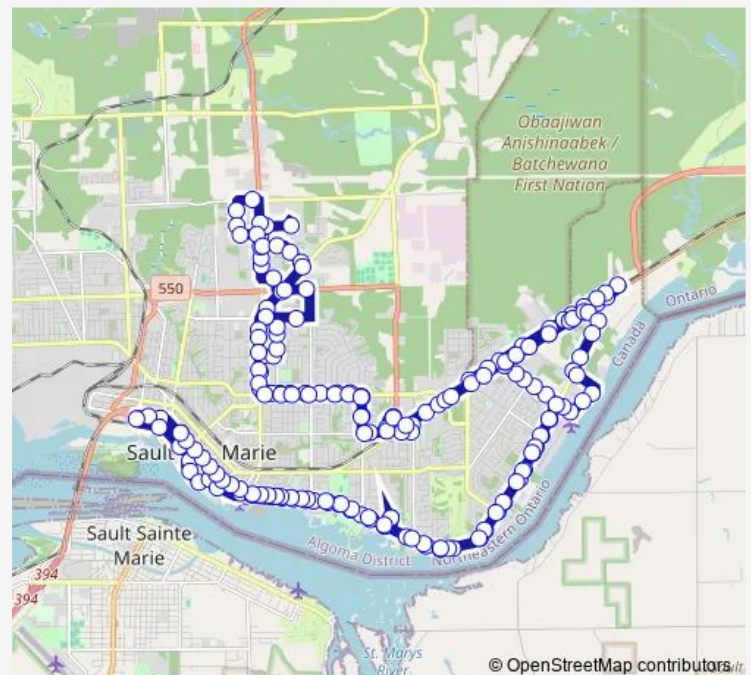

Queen Street East @ Riverview Avenue

Queen Street East @ Pine Street

Queen Street East @ Elizabeth Street

Route schedule

Terminal — Terminal

Monday 05:50-23:15

Tuesday 05:50-23:15

Wednesday 05:50-23:15

Thursday 05:50-23:15

Friday 05:50-23:15

Saturday 06:15-18:15

Sunday 07:15-18:15

Route info

Direction: Terminal

Stops: 193

Trip Duration: 1 hour 55 min

5 — Riverside Mcnabb

BusMaps

Ontario Forest Research Institute

Bellevue Park

Queen Street East @ Lake Street

Queen Street East @ Parkdale Drive

Queen Street East @ Hugill Street

Algoma University

Queen Street East @ Barber Boulevard

Queen Street East @ Millwood Street

Queen Street East @ Lorna Drive

Queen Street East @ River Road

Queen Street East @ Amber Street

Queen Street East @ Kerr Drive

Queen Street East @ Woodlawn Avenue