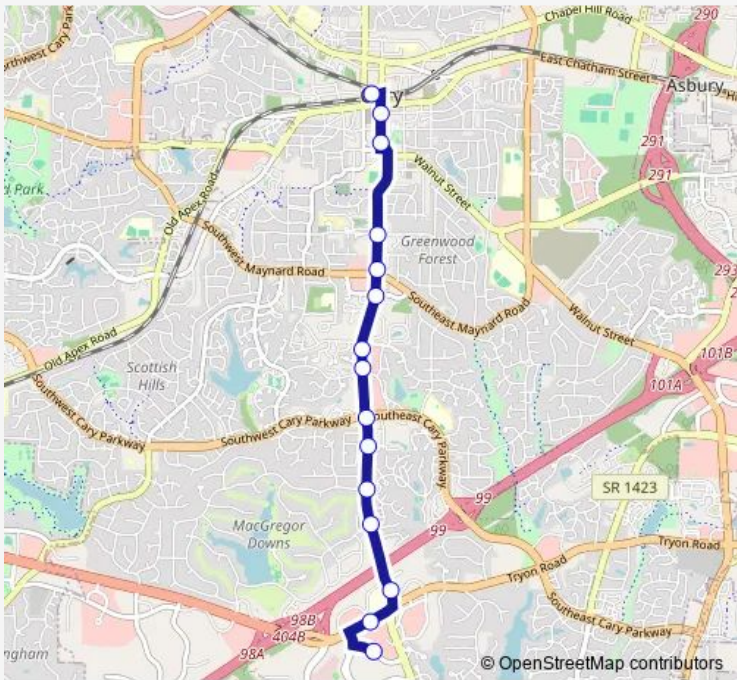

Bus 5 Kildaire Farm

[Go to website](#)

Direction
 Crescentcommons Dr — Cary Depot North Platform
 15 stops
[Open route schedule](#)

- Crescentcommons Dr
- Tryon Rd at Kildaire Farm Rd
- Kildaire Farm Rd at Wakemed Cary Ib
- Kildaire Farm Rd at Laver Dr
- Kildaire Farm Rd at Mcenroe Ct
- Kildaire Farm Rd at Troon Village Ln
- Kildaire Farm Rd at SE Cary Pky
- Kildaire Farm Rd at High Meadow Dr Ib
- Kildaire Farm Rd near Farmington Woods Dr
- Kildaire Farm Rd at Kilmayne Dr Ib
- Kildaire Farm Rd at SE Maynard Rd
- Kildaire Farm Rd at E Cornwall Rd
- S Academy St at Downtown Cary Park
- S Academy St at Waldo St
- Cary Depot North Platform

Route schedule
 Crescentcommons Dr — Cary Depot North Platform

Monday	06:14-21:14
Tuesday	06:14-21:14
Wednesday	06:14-21:14
Thursday	06:14-21:14
Friday	06:14-21:14
Saturday	06:14-21:14
Sunday	07:14-20:14

Route info
 Direction: Crescentcommons Dr
 Stops: 15
 Trip Duration: 0 hour 16 min

Direction

Cary Depot South Platform — Crescentcommons Dr

15 stops

[Open route schedule](#)

Cary Depot South Platform

S Academy St at Charlie Gaddy Ln

Direction: Cary Depot South Platform

Stops: 15

Trip Duration: 0 hour 14 min

5 Bus time schedules and route maps are available in an offline PDF at busmaps.com. Use the busmaps.com website to see live bus times, train schedule or subway schedule, and step-by-step directions for all public transit in Raleigh