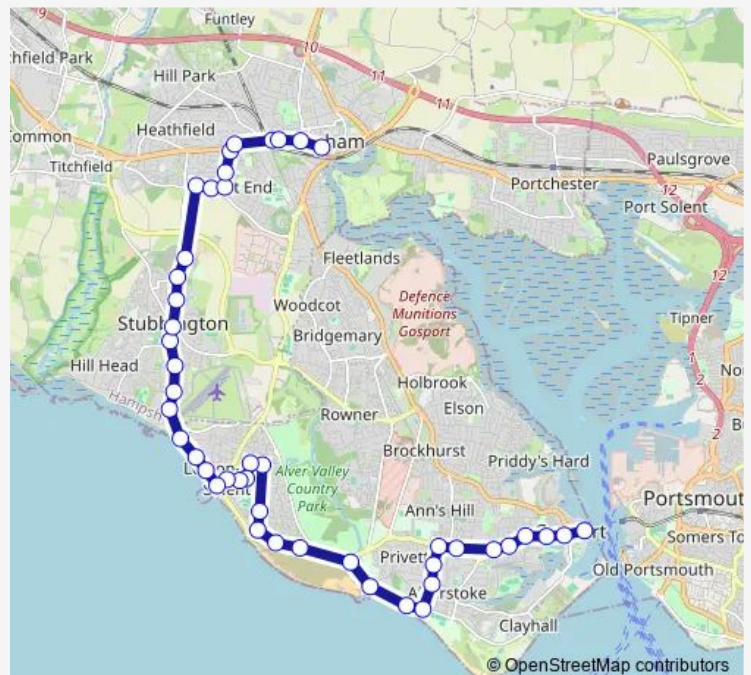

Thursday 06:15-19:05

Friday 06:15-19:05

Saturday 07:30-18:30

Sunday 08:00-18:00

Route info

Direction: Gosport Interchange

Stops: 45

Trip Duration: 0 hour 53 min

5 — Fareham - Gosport

Petrie Road

Health Centre

West Point

Osborne Road

Richmond Road

Drake Road

Seamead

Bardon Way

Broadlaw Walk

Butser Walk

Fareham College

Fareham College

Fareham Station

Station Roundabout

Trinity Street

Bury Road

The White Hart

Waitrose

Methodist Church

Creek Road

Police Station

North Cross Street

Gosport Interchange