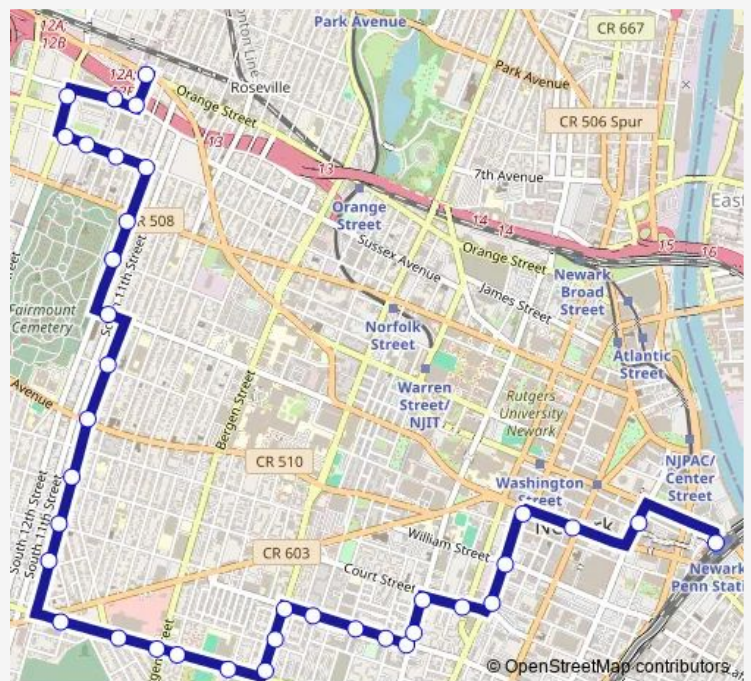

16th AVE AT S 10th St

S 10th ST AT 15th Ave

S 10th ST AT South Orange Ave

Route schedule

BUS Lanes (Raymond Blvd Side) — Sussex AVE AT South 15th St

Monday 06:00-19:10

Tuesday 06:00-19:10

Wednesday 06:00-19:10

Thursday 06:00-19:10

Friday 06:00-19:10

Saturday 06:07-18:06

Sunday —

Route info

Direction: BUS Lanes (Raymond Blvd Side)

Stops: 31

Trip Duration: 0 hour 26 min

S 10th ST AT 13th Ave

S 10th ST AT 12th Ave

S 10th ST AT 11th Ave

Central AVE AT S 12th St

Central AVE AT S 14th St

9TH AVE AT South 14th St#

9TH AVE AT South 16th St

Steuben ST AT 9TH Ave

Trip Duration: 0 hour 23 min

Central AVE AT S 12th St

Central AVE AT S 14th St

South 14th ST AT Gould Ave#

5 Bus time schedules and route maps are available in an offline PDF at busmaps.com. Use the busmaps.com website to see live bus times, train schedule or subway schedule, and step-by-step directions for all public transit in Newark