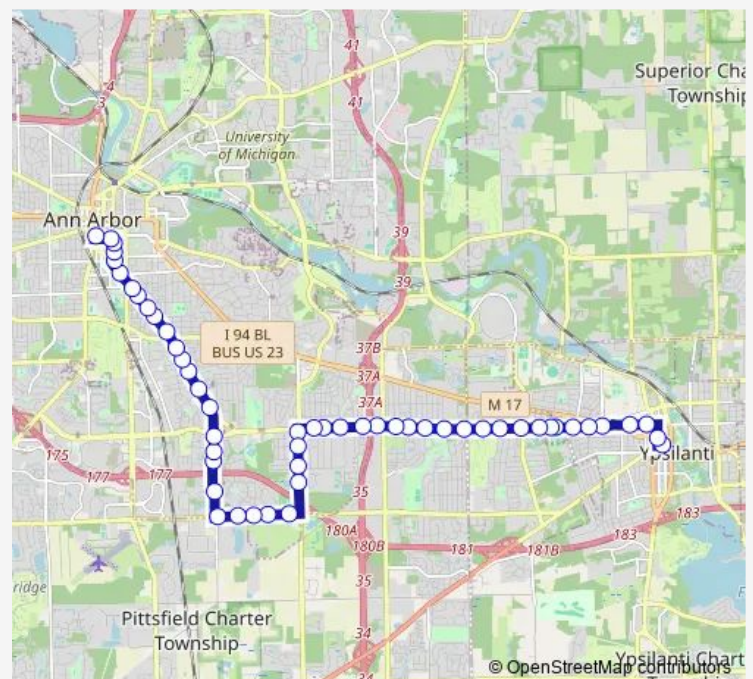

Direction

BTC Mall Stop 5 — Meijer store on Carpenter Rd.

38 stops

[Open route schedule](#)

BTC Mall Stop 5

S- William east of Division

Thompson + E.Jefferson

Packard + Hill

Ellsworth + Shadowood

Route schedule

BTC Mall Stop 5 — Meijer store on Carpenter Rd.

Monday	06:30-18:00
Tuesday	06:30-18:00
Wednesday	06:30-18:00
Thursday	06:30-18:00
Friday	06:30-18:00
Saturday	—
Sunday	08:15-21:15

Route info

Direction: BTC Mall Stop 5

Stops: 38

Trip Duration: 0 hour 35 min

5 — Packard

Ellsworth + Jonathan

Ellsworth + Braebur

Platt + Ellsworth

51 stops

[Open route schedule](#)

BTC Mall Stop 5

S- William east of Division

Thompson + E.Jefferson

Packard + Hill

Packard + State

Packard + Mckinley