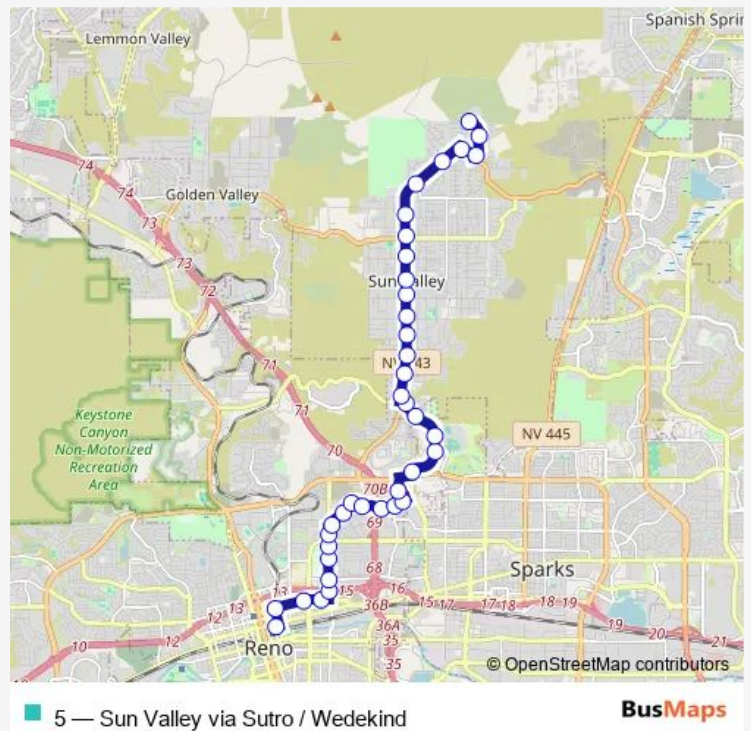

Bus 5 Sun Valley via Sutro / Wedekind

[Go to website](#)

Direction
 Donatello Drive at Desert Skies Middle School — RTC 4th Street Station Bay L 4SS (Route 1)
 38 stops
[Open route schedule](#)

- Donatello Drive at Desert Skies Middle School
- Sun Valley Boulevard And Debussey Drive
- Sun Valley Boulevard and East 8th Street
- E 8th Avenue and Lupin Drive
- Lupin Drive and 7th Avenue
- Lupin Drive and 6th Avenue
- Lupin Drive and 5th Avenue
- E 5th Avenue and Leon Drive
- E 5th Avenue and Sun Valley Boulevard
- Sun Valley Boulevard and W 4th Avenue
- Sun Valley Boulevard and W Gepford Parkway
- Sun Valley Boulevard and W 2nd Avenue
- Sun Valley Boulevard and W 1st Avenue
- Sun Valley Boulevard and Skaggs Circle
- El Rancho Drive and Clinton Court
- El Rancho Drive and Moore Park Court
- El Rancho Drive and Weems Way
- El Rancho Drive and Sullivan Lane
- El Rancho Drive and Wild Creek Drive
- El Rancho Drive and Mccarran Boulevard
- Northtowne Lane and Lund Lane

Route info

Direction: Donatello Drive at Desert Skies Middle School
 Stops: 38
 Trip Duration: 0 hour 34 min

Lund Lane and Wedekind Road

Wedekind Road and Silverada Boulevard

Wedekind Road at Community Garden Apartments.

Wedekind Road and Clear Acre Lane

Wedekind Road and Whitfield Way

Wedekind Road and Helena Avenue

Wedekind Road and Patton Drive

Sutro Street and Wells Avenue

Sutro Street and Haddock Drive

Sutro Street and Carville Drive

Sutro Street and E 9th Street

Sutro Street and E 7th Street

East 6th Street and Spokane Street

East 6th Street and North Wells Avenue

E 6th Street and Record Street

Lake Street and E 6th Street

RTC 4th Street Station Bay L 4SS (Route 1)