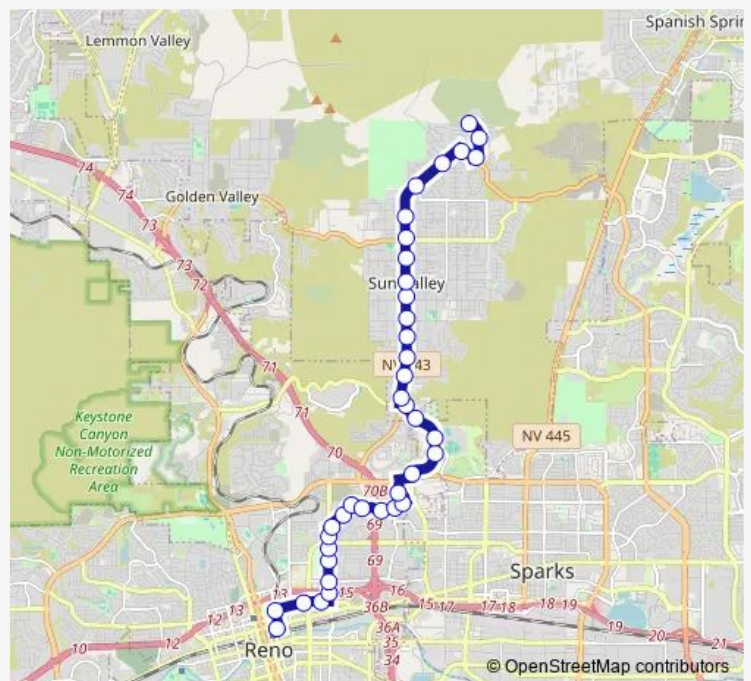

E 5th Avenue and Sun Valley Boulevard

Sun Valley Boulevard and W 4th Avenue

Sun Valley Boulevard and W Gepford Parkway

Sun Valley Boulevard and W 2nd Avenue

Sun Valley Boulevard and W 1st Avenue

Sun Valley Boulevard and Skaggs Circle

El Rancho Drive and Clinton Court

El Rancho Drive and Moore Park Court

El Rancho Drive and Weems Way

El Rancho Drive and Sullivan Lane

El Rancho Drive and Wild Creek Drive

El Rancho Drive and Mccarran Boulevard

Northtowne Lane and Lund Lane

Route schedule

Donatello Drive at Desert Skies Middle School — RTC 4th Street Station Bay K 4SS (Route VL Mwmall)

Monday	19:34-00:31 ⁺¹
Tuesday	19:34-00:31 ⁺¹
Wednesday	19:34-00:31 ⁺¹
Thursday	19:34-00:31 ⁺¹
Friday	19:34-00:31 ⁺¹
Saturday	—
Sunday	—

Route info

Direction: Donatello Drive at Desert Skies Middle School

Stops: 38

Trip Duration: 0 hour 34 min

5 — Sun Valley via Sutro / Wedekind

Lund Lane and Wedekind Road

Wedekind Road and Silverada Boulevard