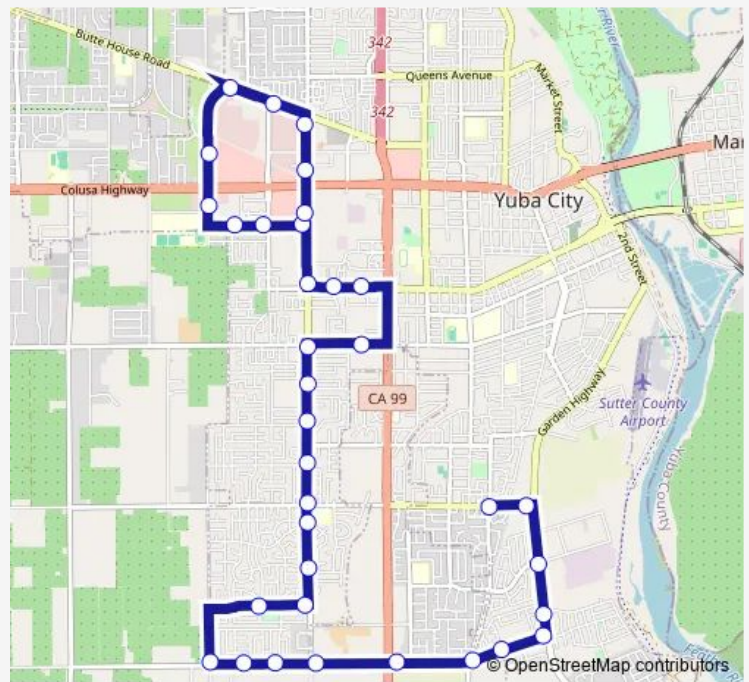

Bus 5 Southwest Yuba City

[Go to website](#)

Direction
 Lincoln Rd & Railroad Ave — Walton Ave at Sam's Club
 35 stops
[Open route schedule](#)

- Lincoln Rd & Railroad Ave
- Lincoln Rd & Garden Hwy
- Garden Hwy & Teesdale Rd
- Garden & River Oaks Dr
- Bogue Rd & Garden Hwy
- Bogue Rd & South Park Dr
- Bogue Rd & Railroad Ave
- Bogue Rd & Ramona Ave
- Bogue Rd & Walton Ave
- Bogue Rd & Germaine Dr
- Bogue Rd & Falls Dr
- Sanborn & Bogue Rd
- Pebble Beach & Portola Valley
- Pebble Beach & Walton Ave
- Walton Ave & Tracy Dr
- Walton Ave & Joseph St
- Walton Ave & Lincoln Rd
- Walton & Mccune Ave
- Walton Ave & Cherry St
- Walton Ave & Camino Flores
- Walton Ave & Franklin Rd

Route schedule

Lincoln Rd & Railroad Ave — Walton Ave at Sam's Club

Monday	06:18-19:08
Tuesday	06:18-19:08
Wednesday	06:18-19:08
Thursday	06:18-19:08
Friday	06:18-19:08
Saturday	08:08-16:08
Sunday	—

Route info

Direction: Lincoln Rd & Railroad Ave
 Stops: 35
 Trip Duration: 0 hour 37 min

5 — Southwest Yuba City **BusMaps**

Franklin Ave & Winco

Bridge St & Raley's

Bridge St & Joann Way

Walton Ave & Bridge St

Lassen Blvd & Walton Ave

Direction: Walton Ave at Sam's Club

Stops: 30

Trip Duration: 0 hour 29 min

Pebble Beach & Portola Valley

Pebble Beach & Walton Ave

Walton Ave & Tracy Dr

Walton Ave & Joseph St

Walton Ave & Lincoln Rd