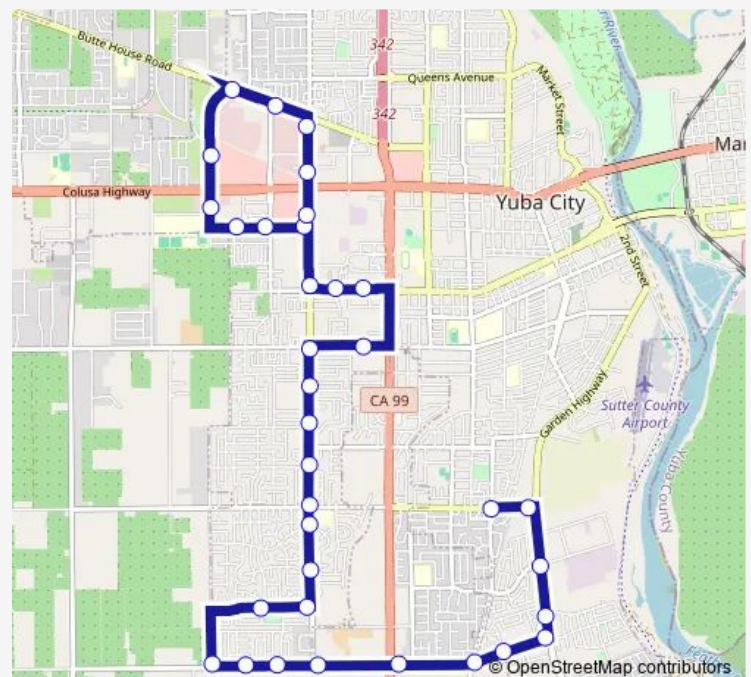

### Direction

Lincoln Rd & Railroad Ave — Walton Ave at Sam's Club

35 stops

[Open route schedule](#)

Lincoln Rd & Railroad Ave

Lincoln Rd & Garden Hwy

Garden Hwy & Teesdale Rd

Garden & River Oaks Dr

### Route schedule

Lincoln Rd & Railroad Ave — Walton Ave at Sam's Club

Monday 06:18-18:08

Tuesday 06:18-18:08

Wednesday 06:18-18:08

Thursday 06:18-18:08

Friday 06:18-18:08

Saturday 08:08-17:08

### Route info

Direction: Lincoln Rd & Railroad Ave

Stops: 35

Trip Duration: 0 hour 37 min

5 — Southwest Yuba City

Franklin Ave & Winco

Bridge St & Raley's

Bridge St & Joann Way

## Route info

Direction: Walton Ave at Sam's Club

Stops: 30

Trip Duration: 0 hour 29 min

Pebble Beach & Portola Valley

Pebble Beach & Walton Ave

Walton Ave & Tracy Dr

Walton Ave & Joseph St