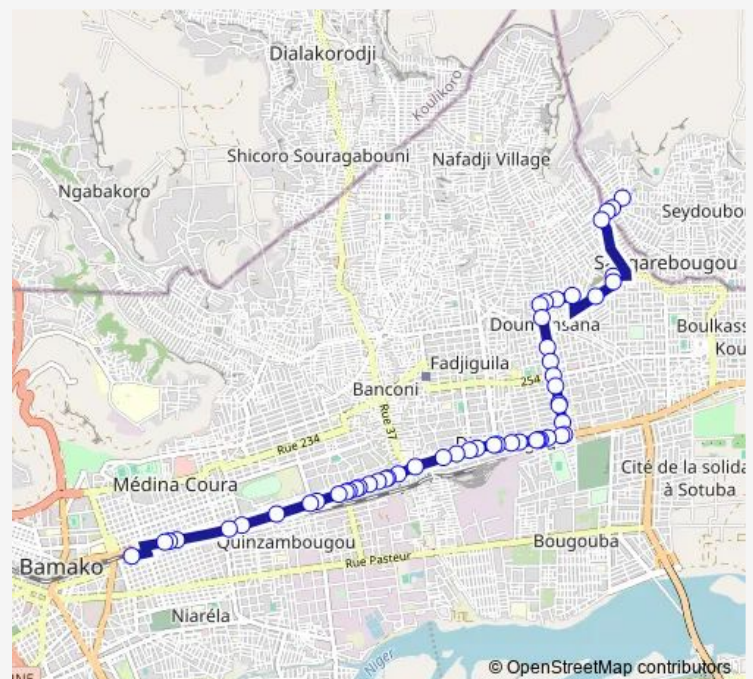

Thursday 07:02

Friday 07:02

Saturday 07:02

Sunday 07:02

Route info

Direction: Railda

Stops: 21

Trip Duration: 0 hour 40 min

5 — Sotrama 5 : Raida ⇌ Doumanzana_Badjanbougou

Direction

Terminus Doumanzana-Bandjambougou — Badjam-
bougou Place

54 stops

[Open route schedule](#)

Terminus Doumanzana-Bandjambougou

Arrêt Bandjambougou

Gare Bus

Boutiquini-Da

Badiambougou Tournant

Sugu Da

Ecole So Da

Clinique Chouala

Nafadji Tournant

Parking Da

Ecole So Da

Stops: 54

Trip Duration: 0 hour 40 min

djelibougou sougouko koro

Rue Sada Diallo

Maliene de l'auto

Arrêt 30mètres

Arrêt

fadjiguila tournant