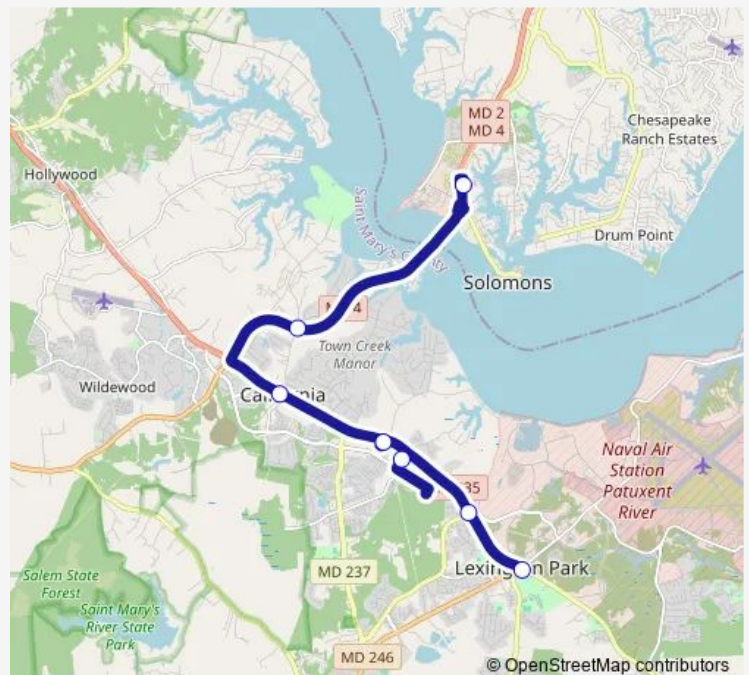

### Route info

Direction: Patuxent Plaza

Stops: 7

Trip Duration: 0 hour 25 min

5 — Lexington Park to Solomons

## Direction

Tulagi Place — Patuxent Plaza

6 stops

[Open route schedule](#)

Tulagi Place

MD 235 N. at Toyota Dealership

San Souci Plaza

MD 235 N. and Shady Mile Dr.

## Route schedule

Tulagi Place — Patuxent Plaza

Monday	07:00-17:00
Tuesday	07:00-17:00
Wednesday	07:00-17:00
Thursday	07:00-17:00
Friday	07:00-17:00
Saturday	—
Sunday	—

## Route info

Direction: Tulagi Place

Stops: 6

Trip Duration: 0 hour 30 min

5 Bus time schedules and route maps are available in an offline PDF at [busmaps.com](http://busmaps.com). Use the [busmaps.com](http://busmaps.com) website to see live bus times, train schedule or subway schedule, and step-by-step directions for all public transit in Leonardtown