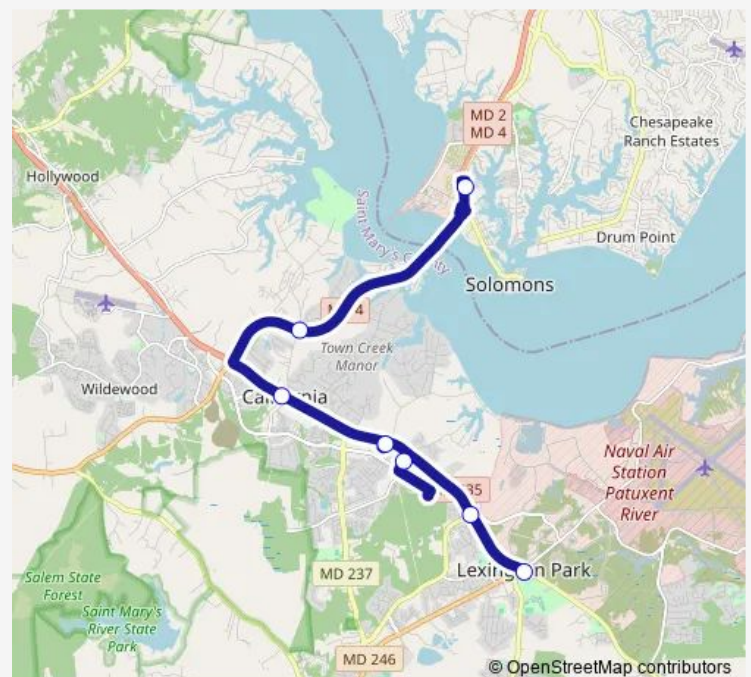

### Route schedule

Patuxent Plaza — Tulagi Place

Monday 07:30-17:30

Tuesday 07:30-17:30

Wednesday 07:30-17:30

Thursday 07:30-17:30

Friday 07:30-17:30

Saturday —

### Route info

Direction: Patuxent Plaza

Stops: 7

Trip Duration: 0 hour 25 min

5 — Lexington Park to Solomons

## Direction

Tulagi Place — Patuxent Plaza

6 stops

[Open route schedule](#)

Tulagi Place

MD 235 N. at Toyota Dealership

San Souci Plaza

MD 235 N. and Shady Mile Dr.

## Route info

Direction: Tulagi Place

Stops: 6

Trip Duration: 0 hour 30 min

5 Bus time schedules and route maps are available in an offline PDF at [busmaps.com](http://busmaps.com). Use the [busmaps.com](http://busmaps.com) website to see live bus times, train schedule or subway schedule, and step-by-step directions for all public transit in Leonardtown