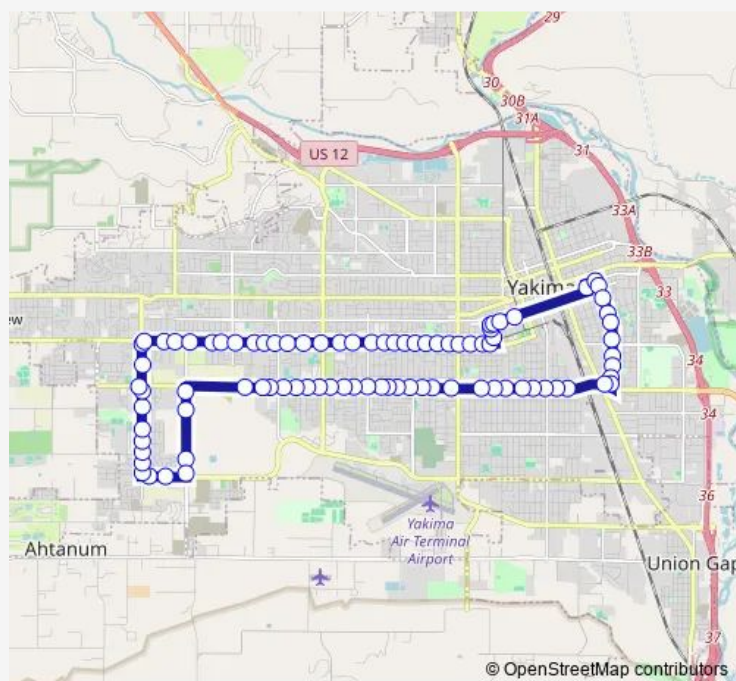

### Route schedule

Transit Center — Davis High School

Monday 08:15-18:15

Tuesday 08:15-18:15

Wednesday 08:15-18:15

Thursday 08:15-18:15

Friday 08:15-18:15

Saturday —

### Route info

Direction: Transit Center

Stops: 87

Trip Duration: 0 hour 40 min

5 — Nob Hill / Tieton

NOB Hill / 20th Av

NOB Hill / 22nd Av

NOB Hill / 24th Av