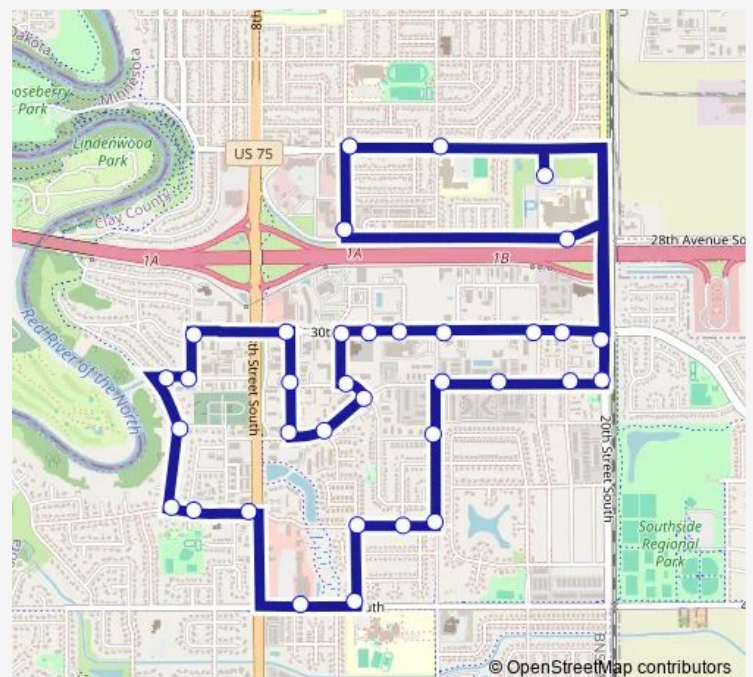

37th Ave S & 5th St S (Corner Ne)

37th Ave S & Rivershore Dr (Corner Ne)

Rivershore Dr & 34th Ave S (Corner Se)

Rivershore/Horn & 32nd Ave S (Corner Se)

32nd Ave S & 5th St S (Corner Sw)

Shelter 115 (Days Inn)

30th Ave S & 9th St S (Corner Sw)

Route schedule

Marriott Shelter (#118) — Marriott Shelter (#118)

Monday 06:28-21:30

Tuesday 06:28-21:30

Wednesday 06:28-21:30

Thursday 06:28-21:30

Friday 06:28-21:30

Saturday 07:58-21:30

Sunday —

Route info

Direction: Marriott Shelter (#118)

Stops: 36

Trip Duration: 0 hour 27 min

5 — 05

9th St S & 32nd Ave S (T intersection West)

9th St S & Belsly Blvd (Corner Nw)

Belsly Blvd & 10th St S (Corner Sw)

Belsly Blvd & 12th St S (Corner Sw)

32nd Ave S & 11th St S (Corner Ne)

11th St S & 30th Ave S (Corner Se)

30th Ave S & 12th St S (Corner Sw)